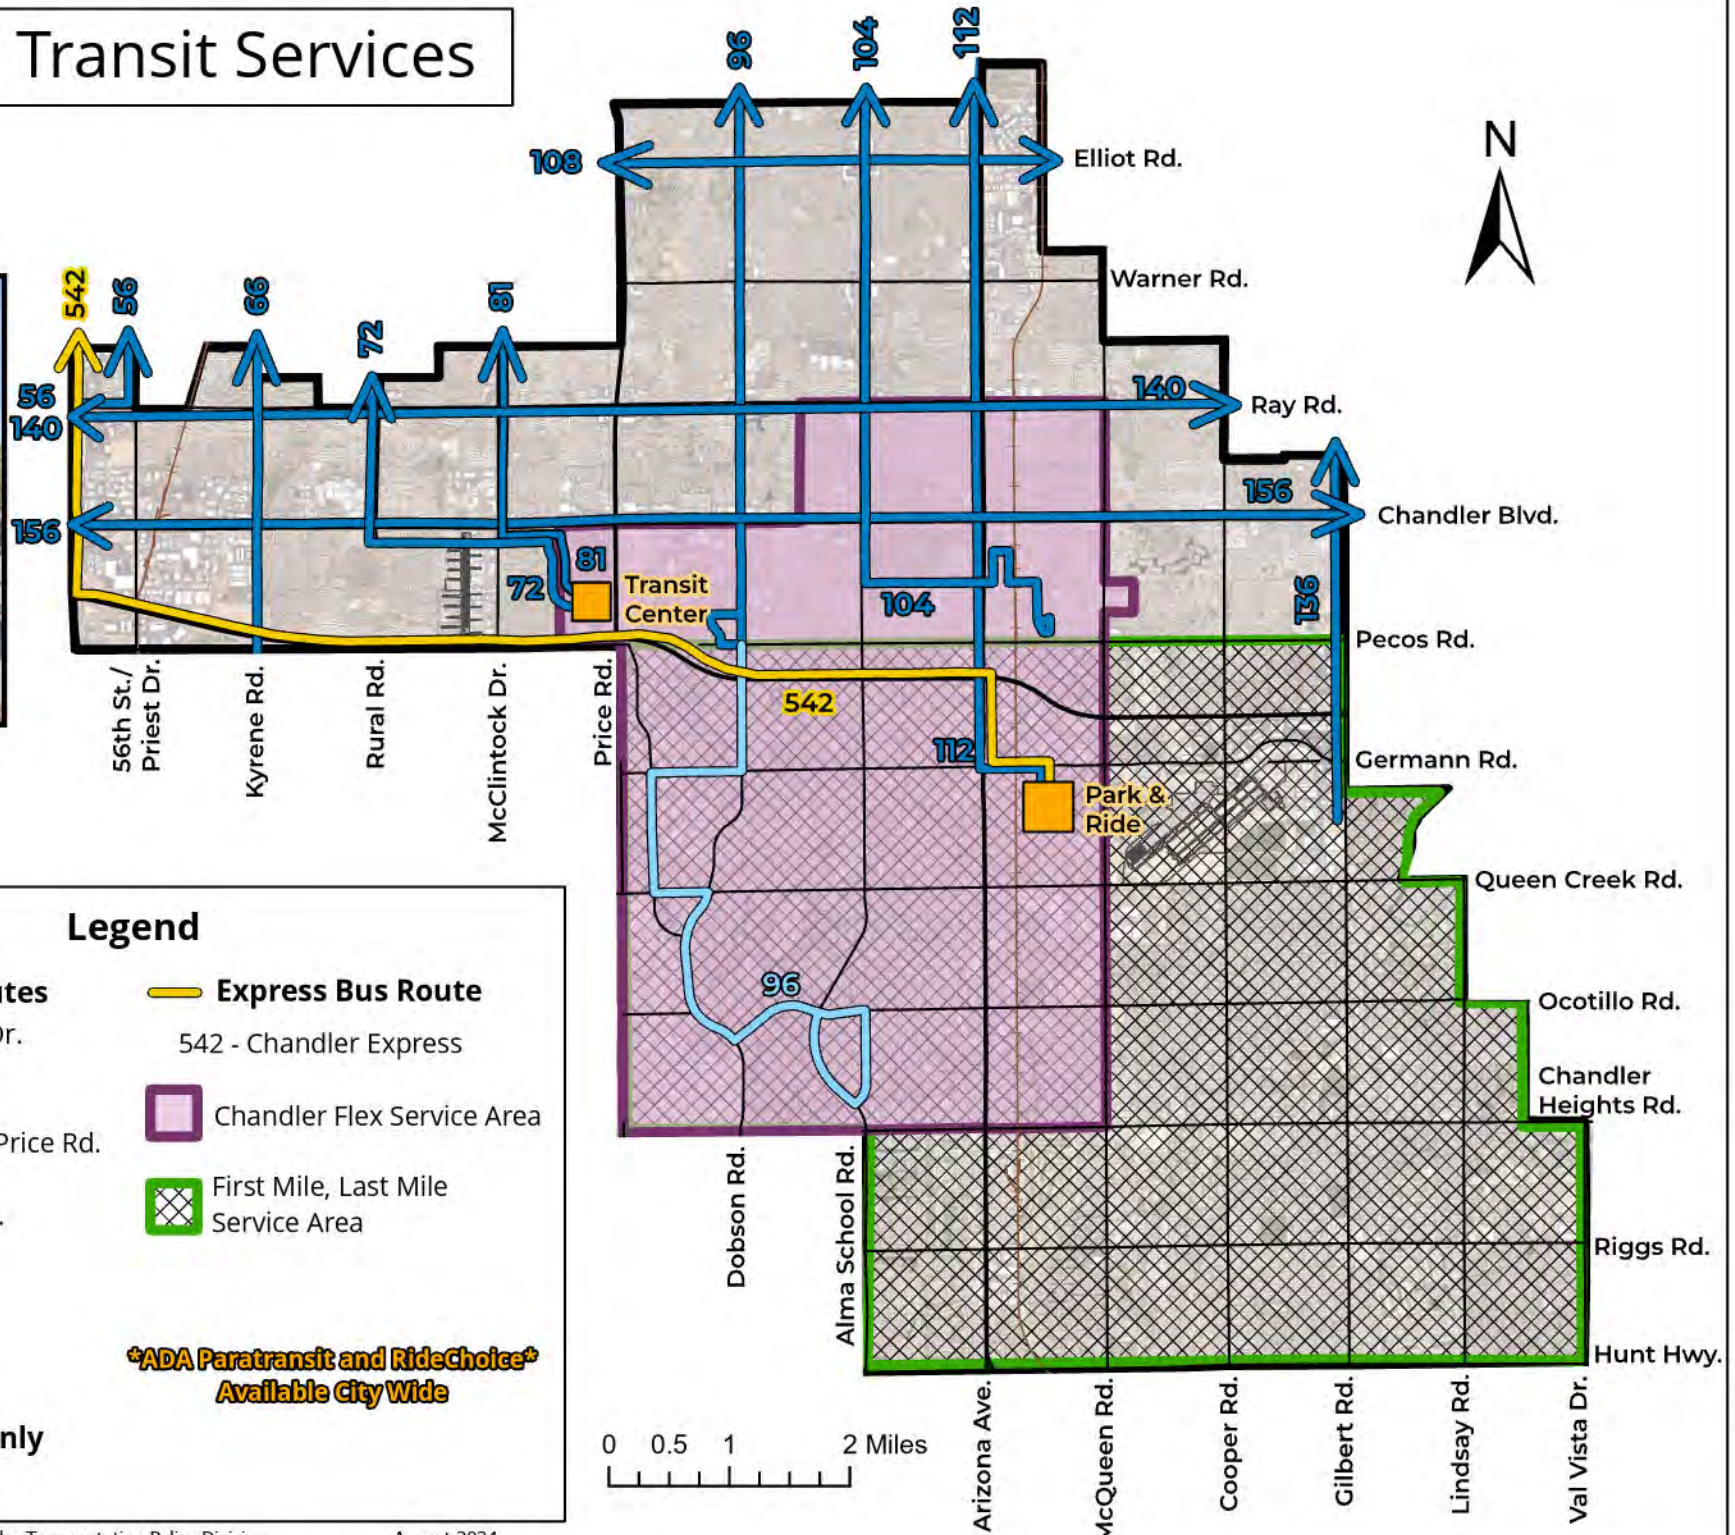

Chandler Transit Services

Legend

Local Bus Routes

- 56 - 56th St. / Priest Dr.
- 66 - Kyrene Rd.
- 72 - Rural Rd.
- 81 - McClintock Dr. / Price Rd.
- 96 - Dobson Rd.
- 104 - Alma School Rd.
- 108 - Elliot Rd.
- 112 - Arizona Ave.
- 136 - Gilbert Rd.
- 140 - Ray Rd.
- 156 - Chandler Blvd.

Peak Hour - Only

- 96 - Dobson Rd.

Express Bus Route

- 542 - Chandler Express

Chandler Flex Service Area

First Mile, Last Mile Service Area

***ADA Paratransit and RideChoice*
Available City Wide**