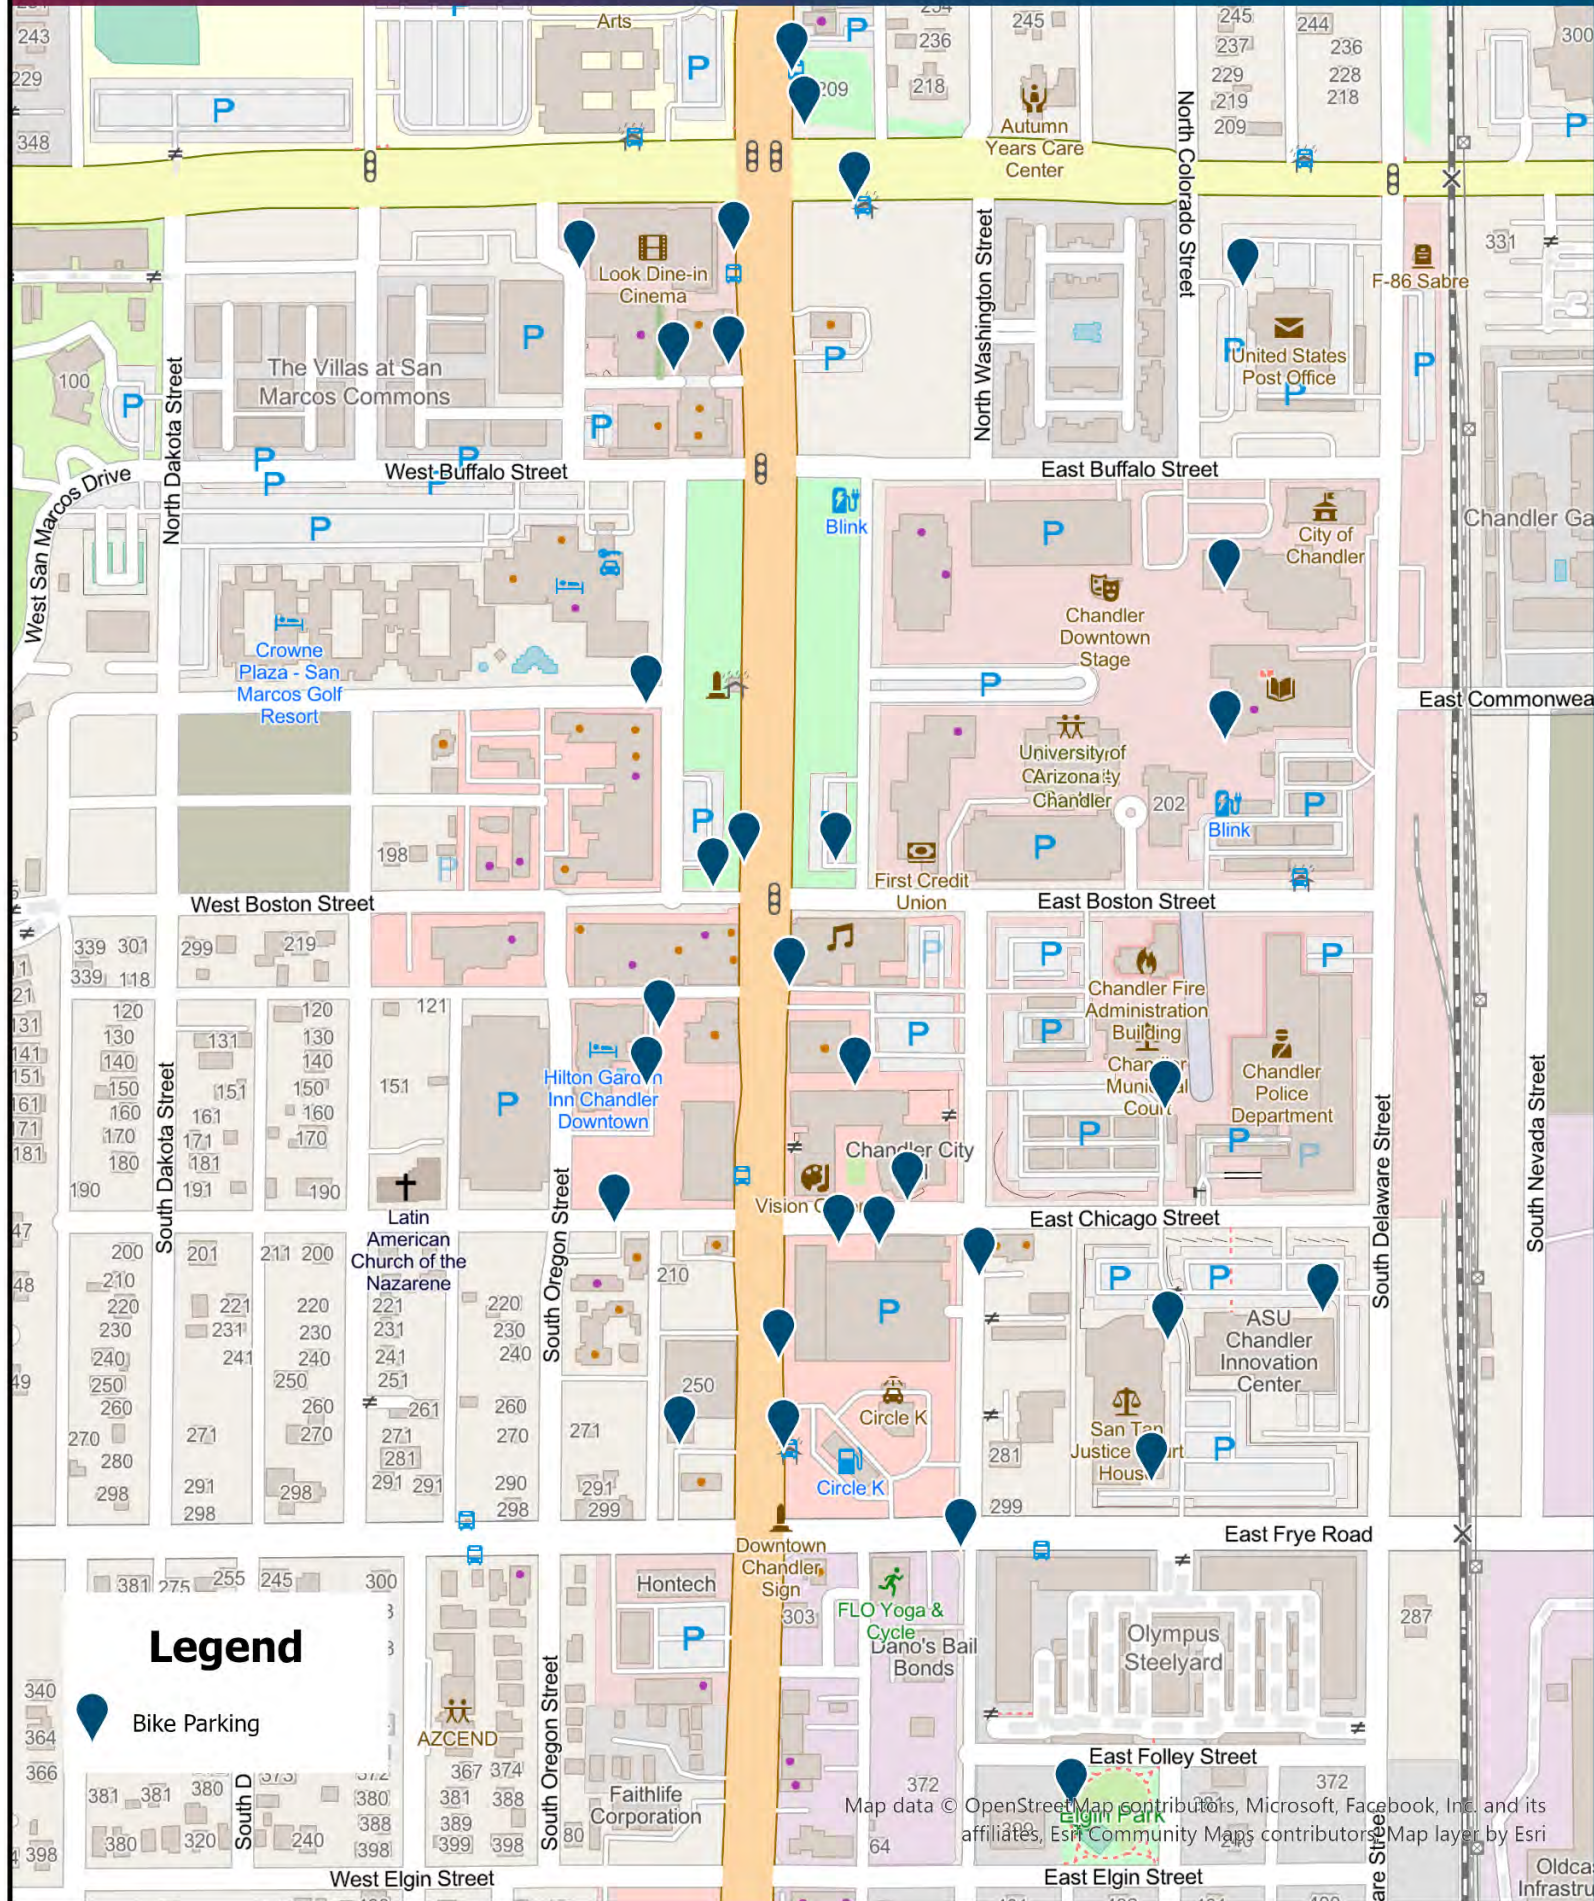

Downtown Chandler Bike Parking

BIKE MAP

Bicyclist Safety Tips

-  Heads up, cell phones down.
-  Follow all the same traffic laws.
-  Always wear a helmet.
-  Wear reflective clothing.
-  Use a headlight if riding at night.
-  Always stop for traffic signals and stop signs.
-  Use the bike lane where available.
-  Exercise caution when crossing driveways.
-  Yield to pedestrians.
-  Ride sober.

 **Motorized vehicles are prohibited from all Chandler parks, trails and sidewalks.**

For more information visit:

City of Chandler Transportation

City of Chandler Bike and Scooters

Chandler Family Bike Ride