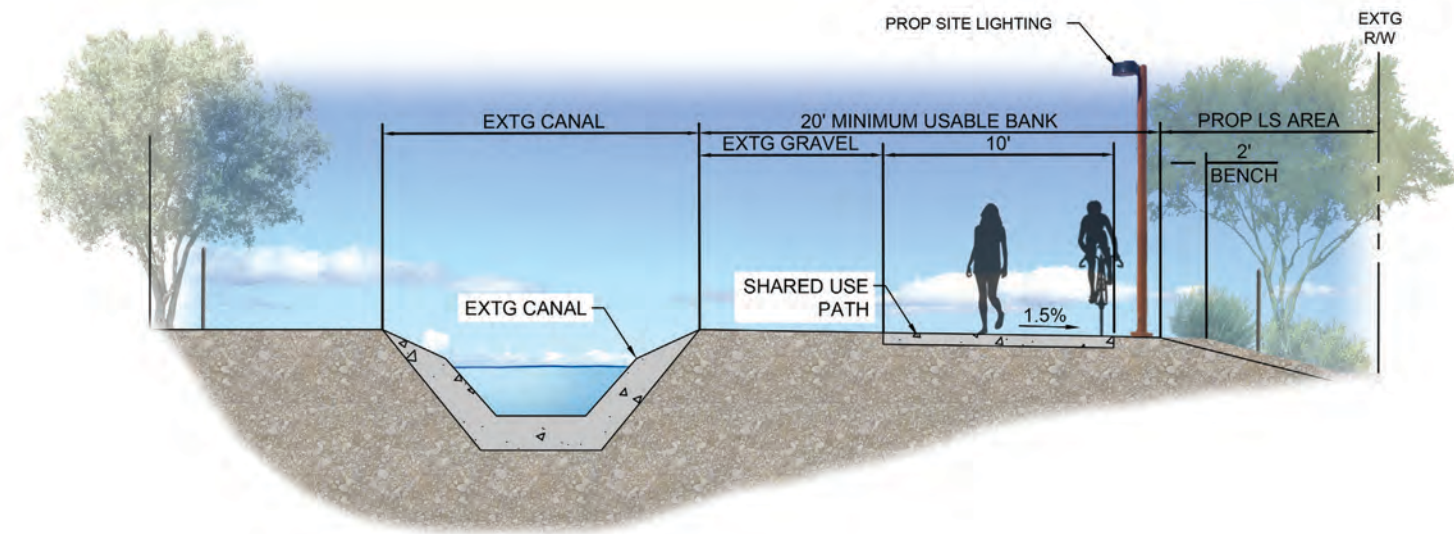

### KEY MAP LEGEND

- H1** HIGHLINE CANAL SHARED USE PATH
- H2** HIGHLINE CANAL SHARED USE PATH TO 54TH ST BIKE LANES

- H3** 54TH ST TO PRIEST DR BIKE LANES
- H4** ORCHID LN TO 900' SOUTH BIKE LANES

**H1** HIGHLINE CANAL SHARED USE PATH  
TYPICAL SECTION (LOOKING NORTH)