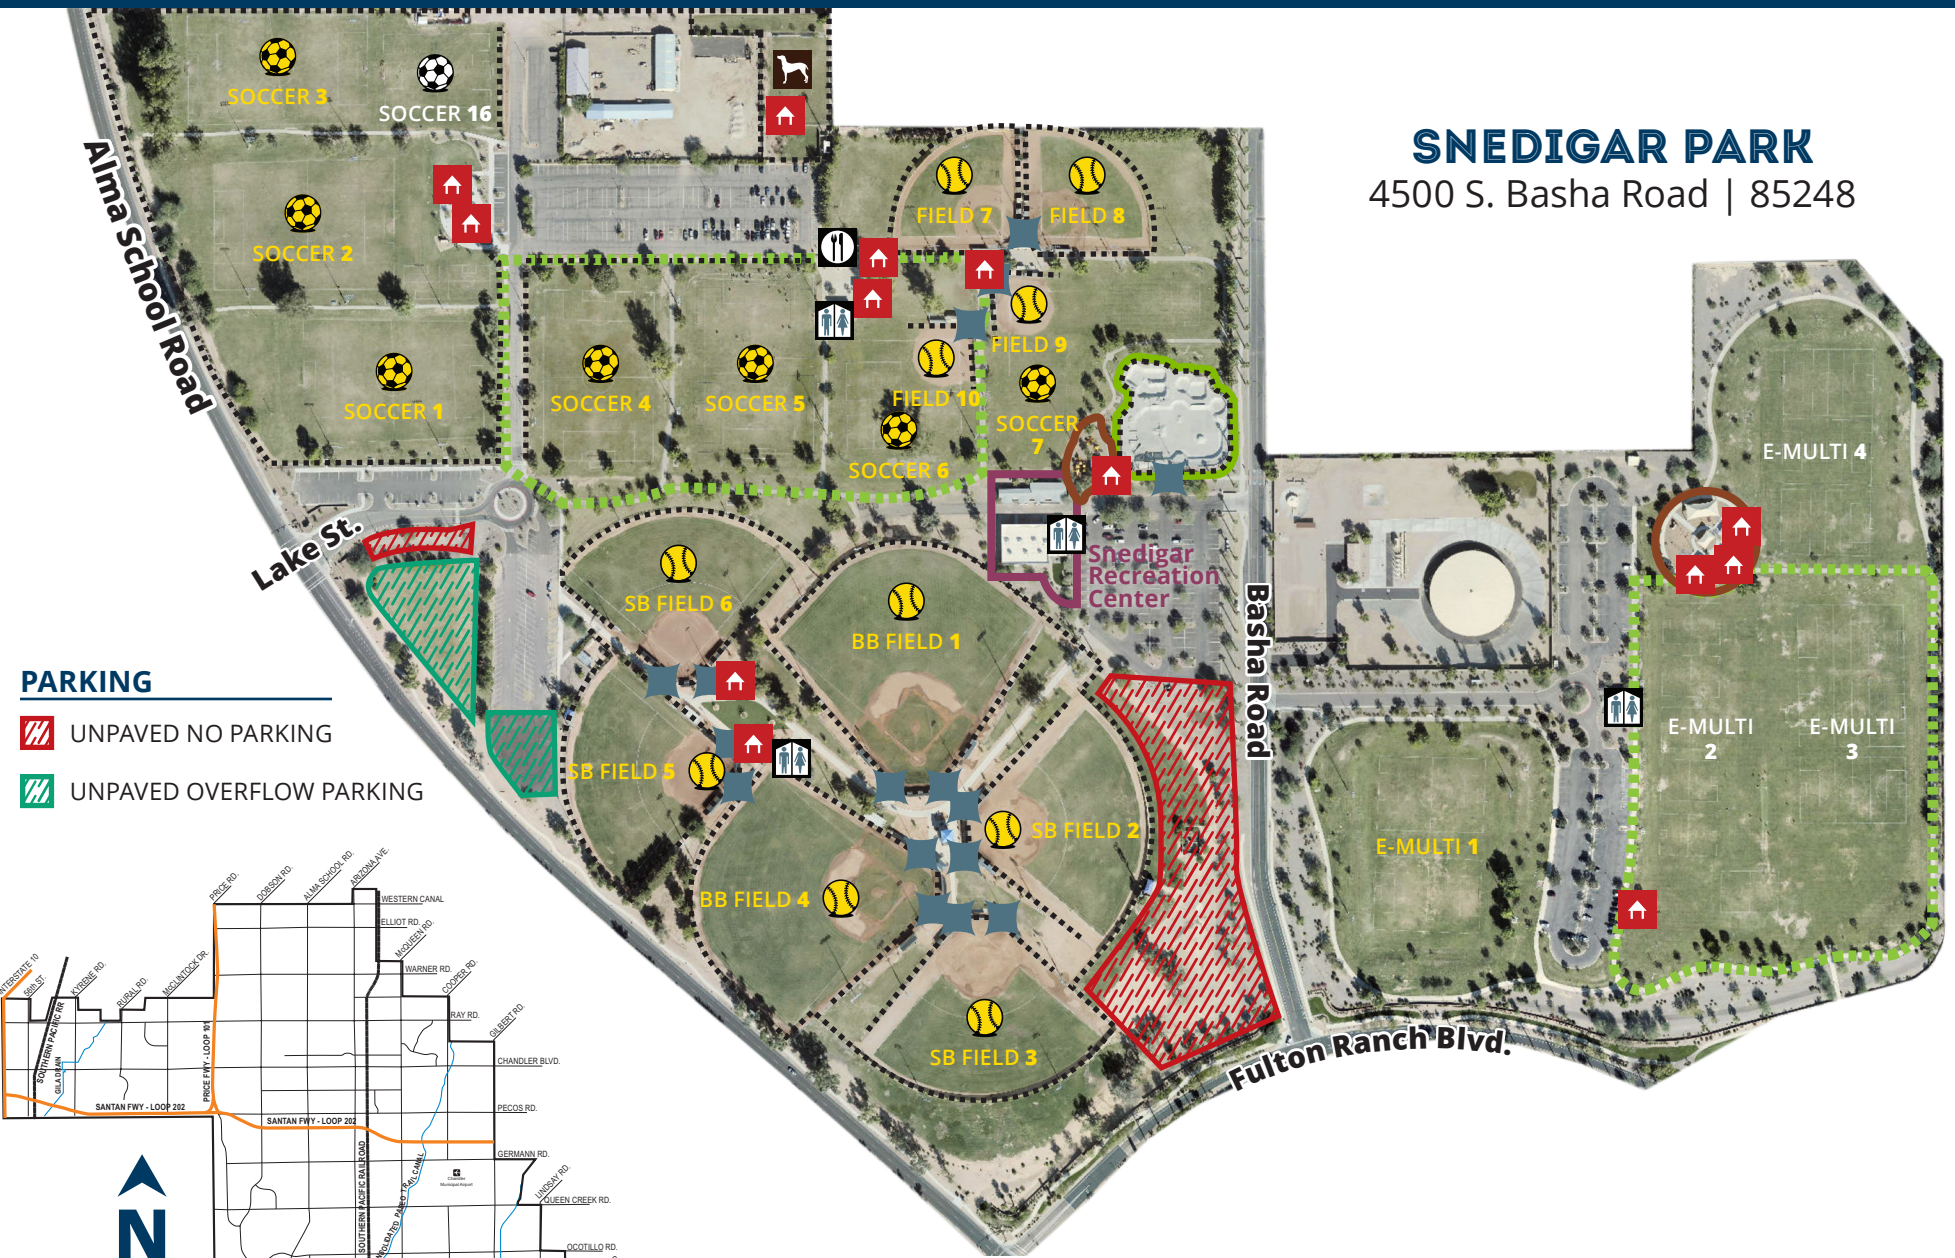

SNEDIGAR PARK

4500 S. Basha Road | 85248

PARKING

-  UNPAVED NO PARKING
-  UNPAVED OVERFLOW PARKING

-  PAVILION
-  PLAY AREA
-  BASEBALL/SOFTBALL FIELD W/ LIGHTS
-  CONCESSION STAND
-  RECREATION FACILITY
-  SOCCER FIELD
-  COVERED AWNING SEATING
-  REST ROOMS
-  SOCCER FIELD W/ LIGHTS
-  DOG PARK
-  SKATE PARK
-  FENCING
-  WALKING PATH (+/- 0.48 MILES)