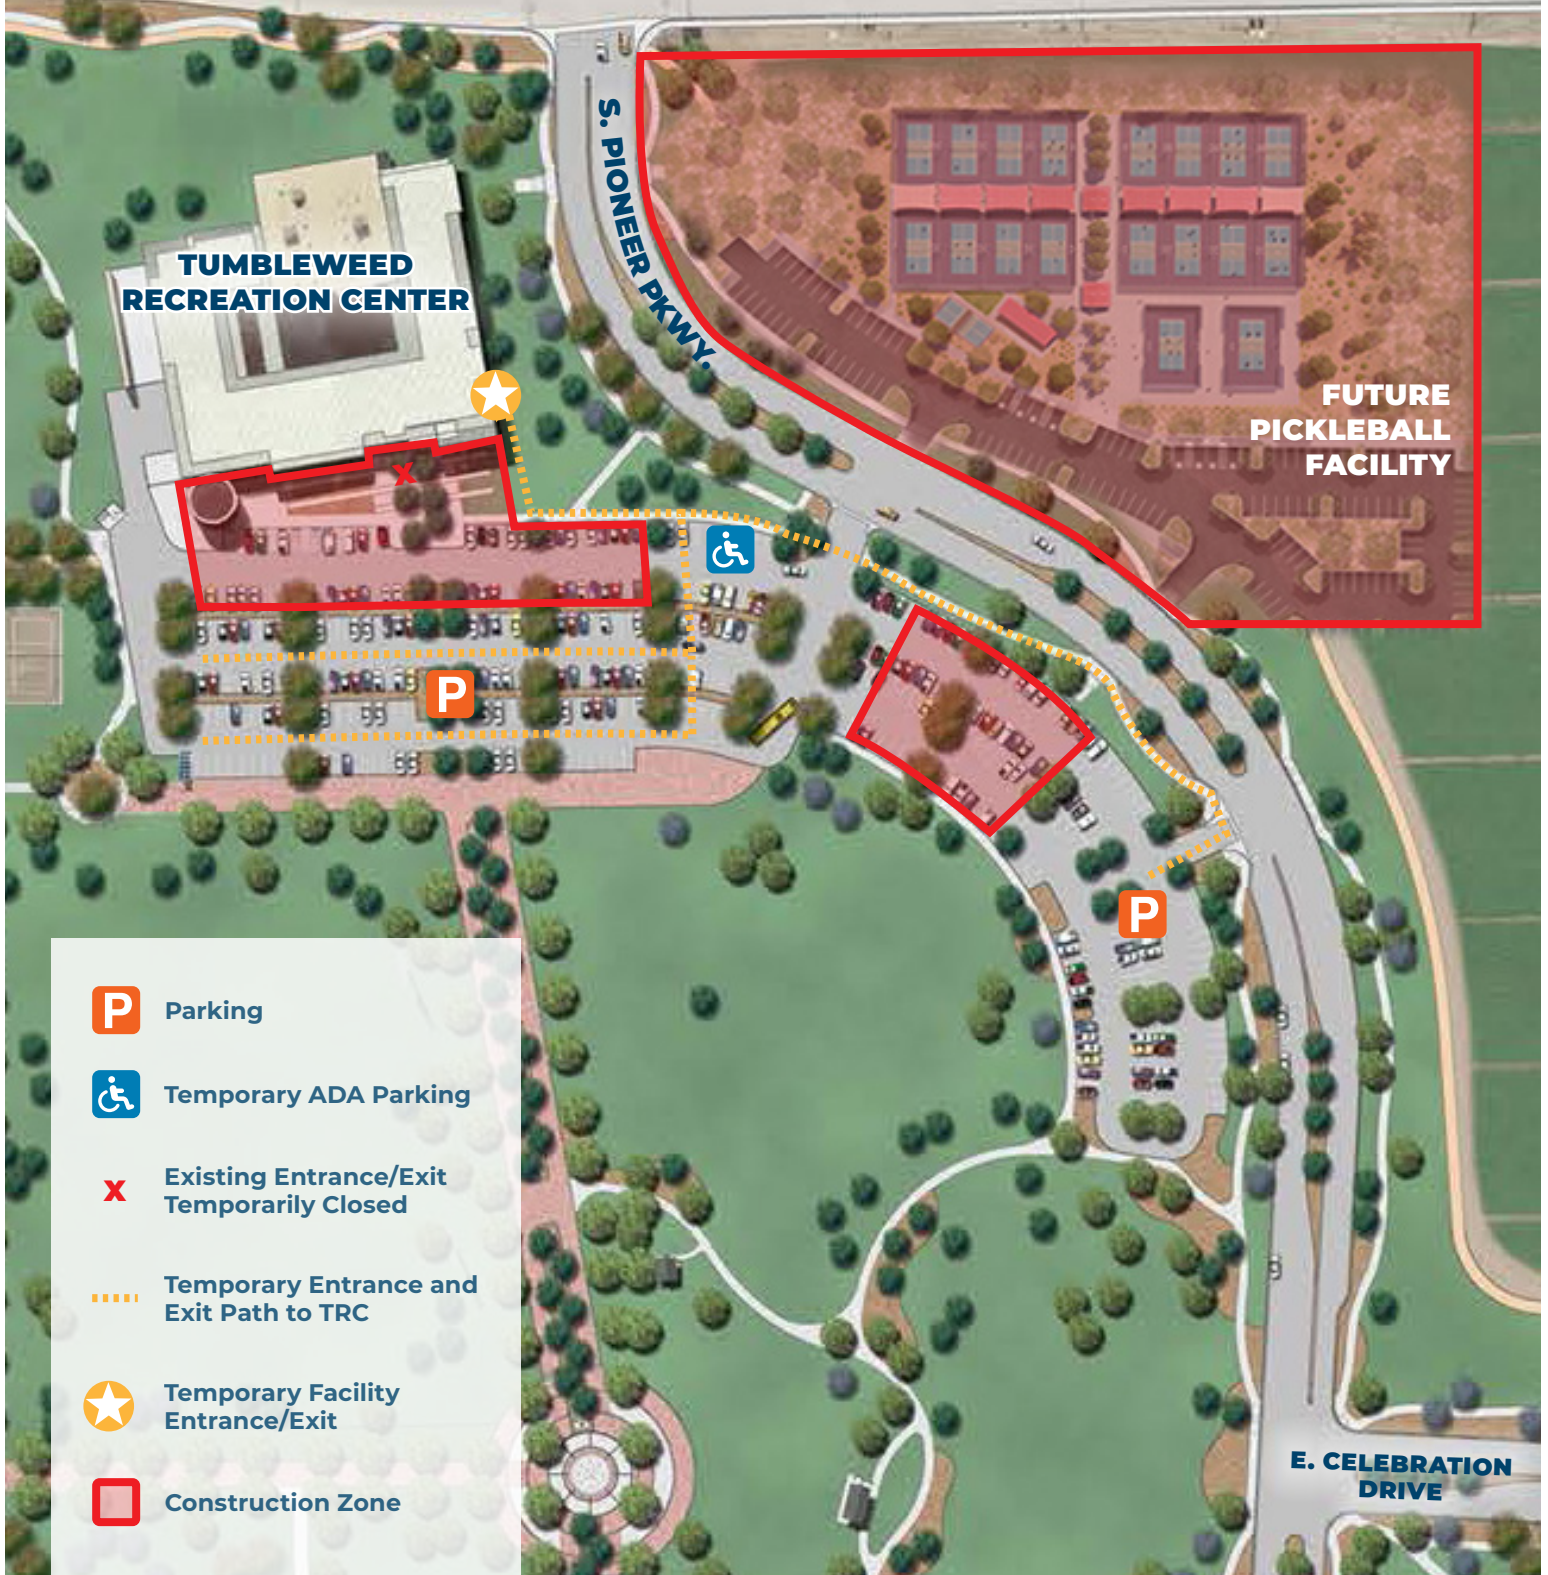

Tumbleweed Recreation Center | Expansion

Parking Lot and Construction Information

◀ S. ARIZONA AVE.

E. GERMANN ROAD

S. MCQUEEN ROAD ▶

Parking

Temporary ADA Parking

Existing Entrance/Exit
Temporarily Closed

Temporary Entrance and
Exit Path to TRC

Temporary Facility
Entrance/Exit

Construction Zone

**E. CELEBRATION
DRIVE**

Community Services | **Parks & Recreation**

DISCOVER.

IMAGINE.

GROW.