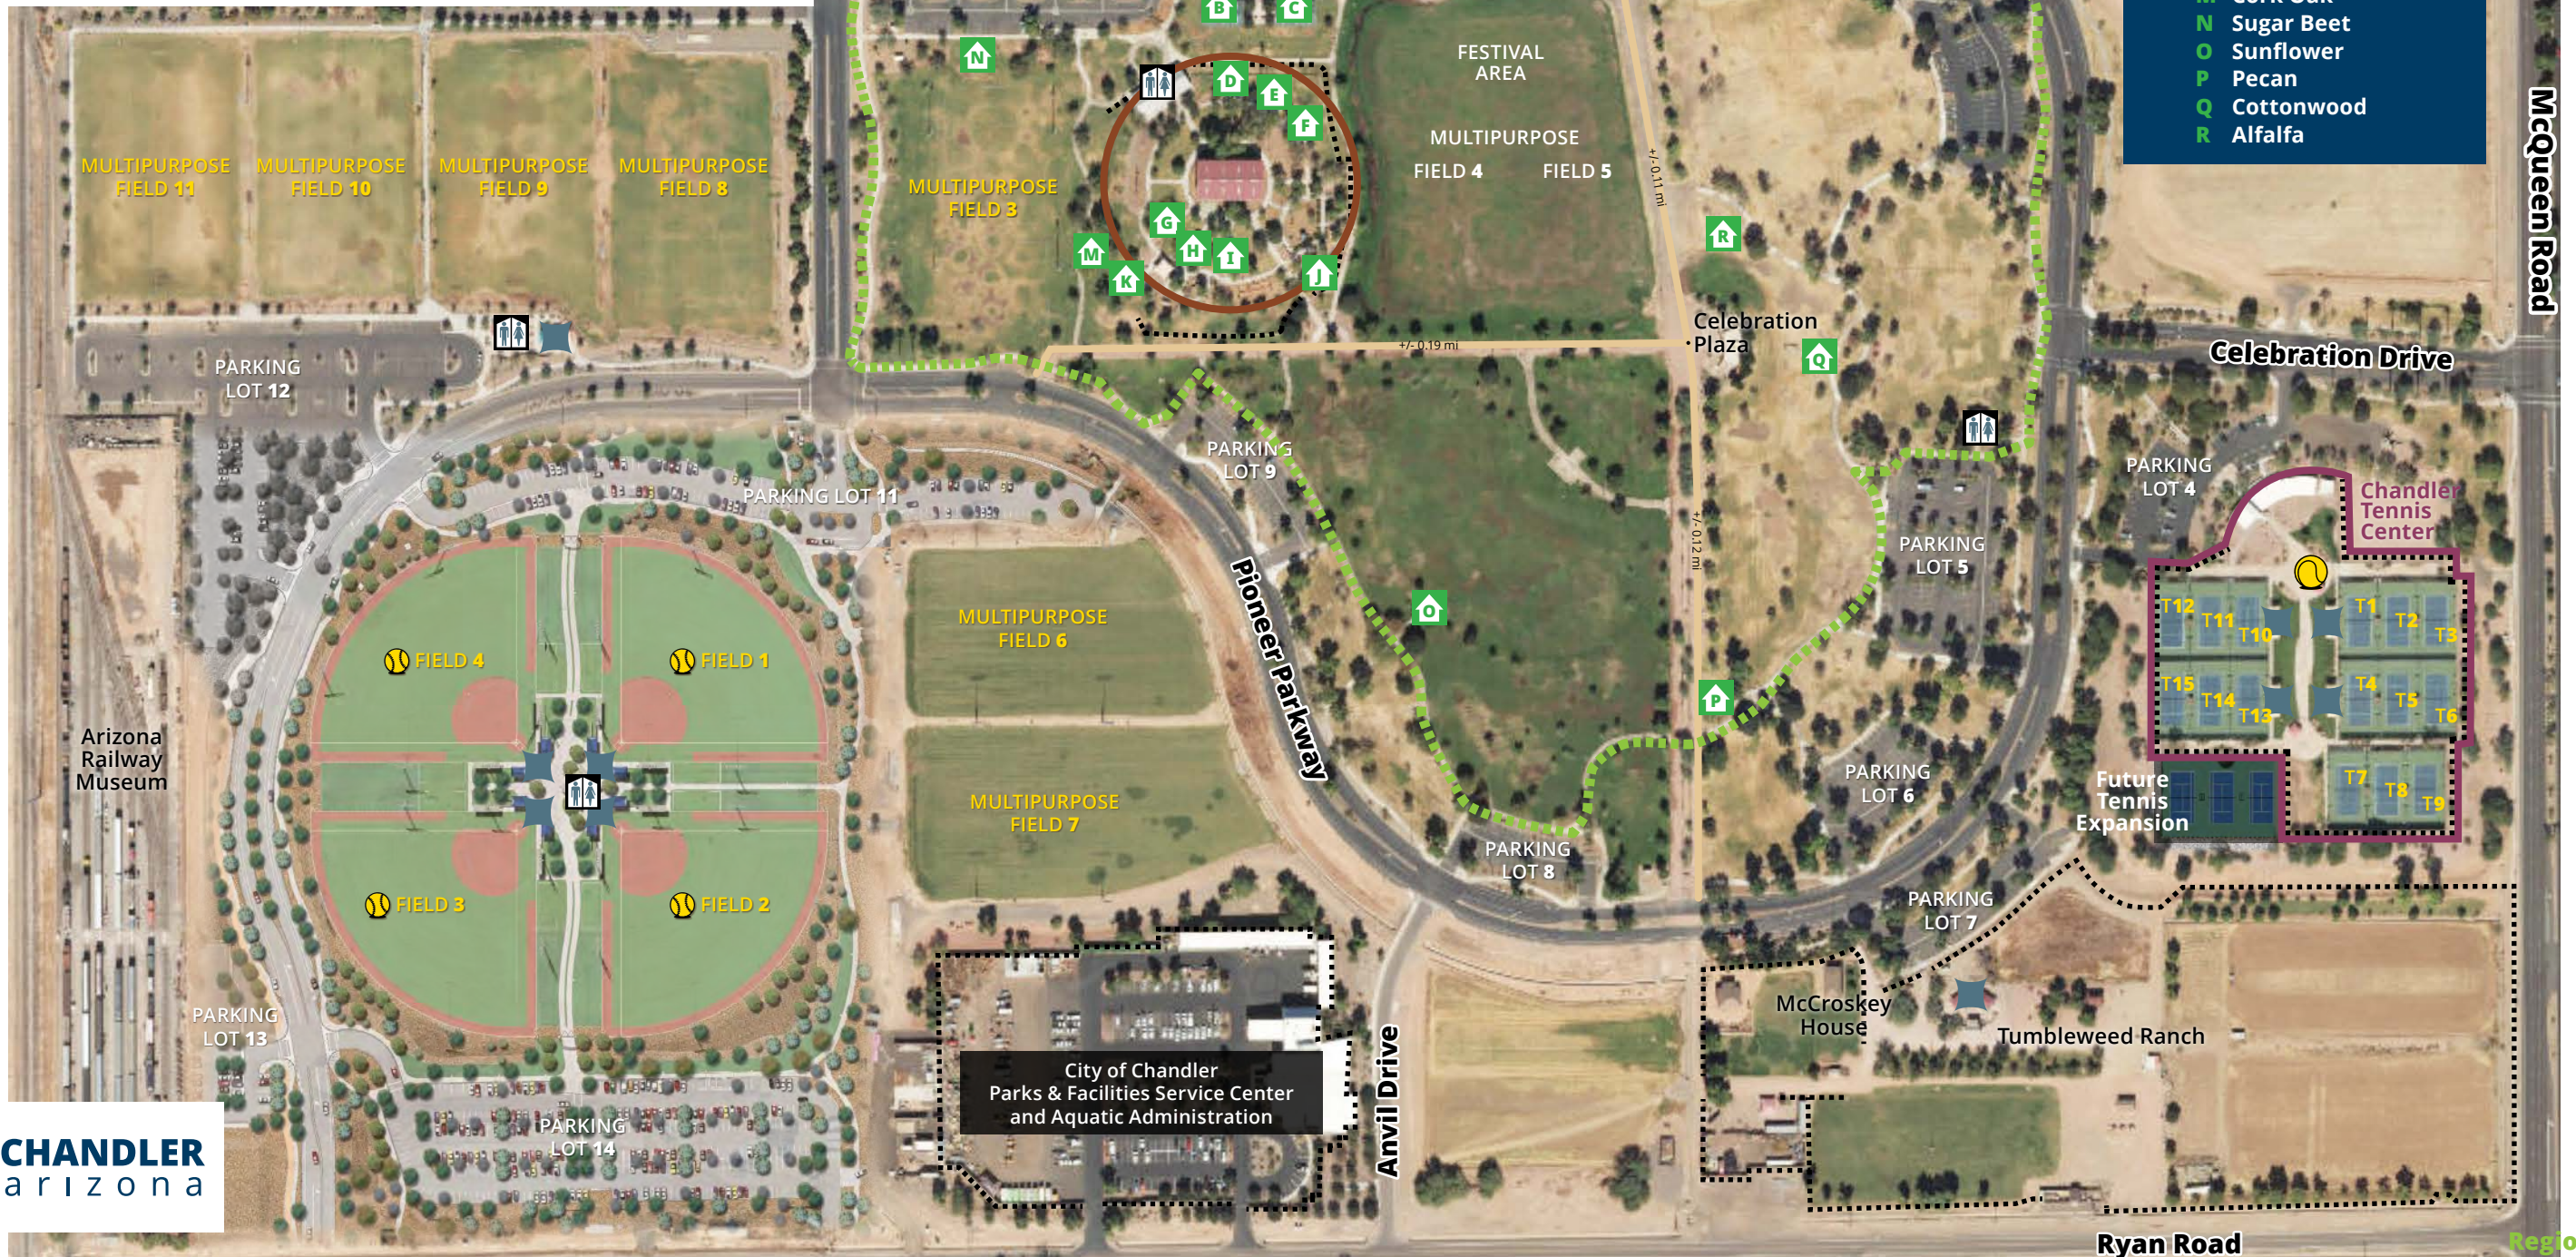

# TUMBLEWEED PARK

2250 S. McQueen Road | 85286

- RESERVABLE PAVILION
- FENCING
- PLAY AREA (PLAYTOPIA)
- RECREATION FACILITY
- REST ROOMS
- SOFT SURFACE TRAIL
- WALKING PATH (+/- 1.25 MILES)
- COVERED AWNING SEATING
- FIELD(S)/COURT(S) W/ LIGHTS
- BASEBALL/SOFTBALL FIELD W/ LIGHTS
- BOCCE BALL COURT W/ LIGHTS
- CORNHOLE COURT W/ LIGHTS
- HORSESHOE PIT W/ LIGHTS
- SAND VOLLEYBALL COURT W/ LIGHTS
- TENNIS COURT W/ LIGHTS

- ### Reservable Pavilions
- A McDowell Mountain
  - B South Mountain
  - C San Tan Mountain
  - D Gila Monster
  - E Coyote
  - F Roadrunner
  - G Blue Barn
  - H Red Barn
  - I Green Barn
  - J City Land
  - K Critter Land
  - L Honey Locust
  - M Cork Oak
  - N Sugar Beet
  - O Sunflower
  - P Pecan
  - Q Cottonwood
  - R Alfalfa