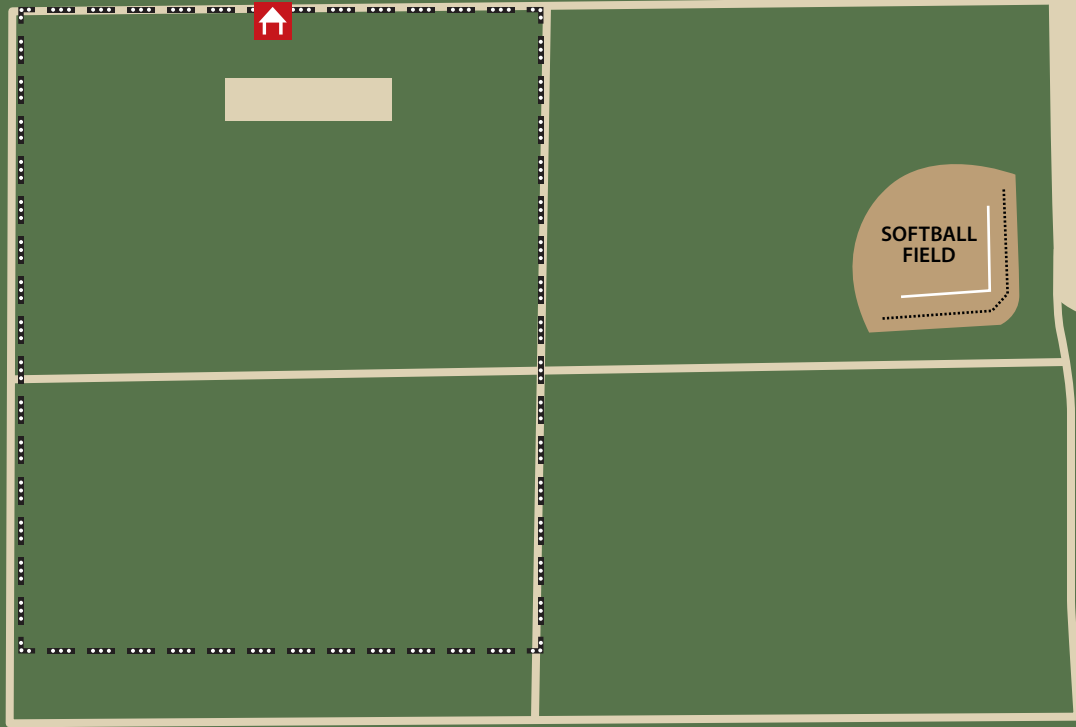

Galveston St.

Price Rd.

Coronado St.

▼ Chandler Blvd.

THUDE PARK

2825 W. Galveston St.

-  ELECTRIC R/C PLANE FLYING AREA
-  FENCING
-  PAVILION