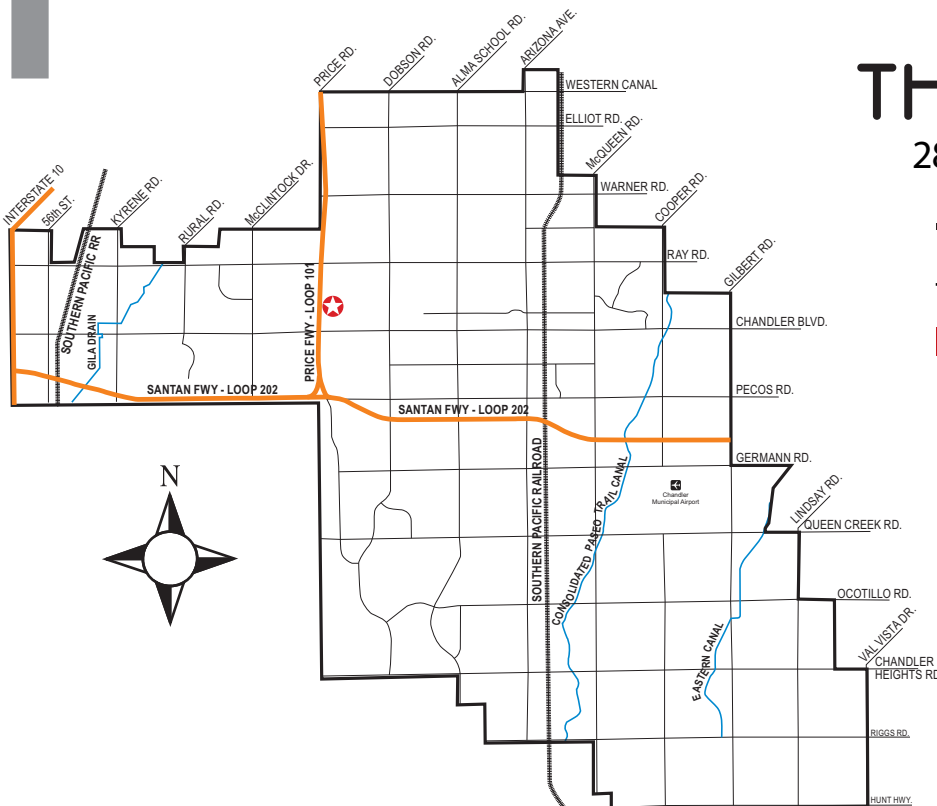

Galveston St.

Price Rd.

Coronado St.

▼ Chandler Blvd.

THUDE PARK

2825 W. Galveston St.

-  ELECTRIC R/C PLANE FLYING AREA
-  FENCING
-  PAVILION