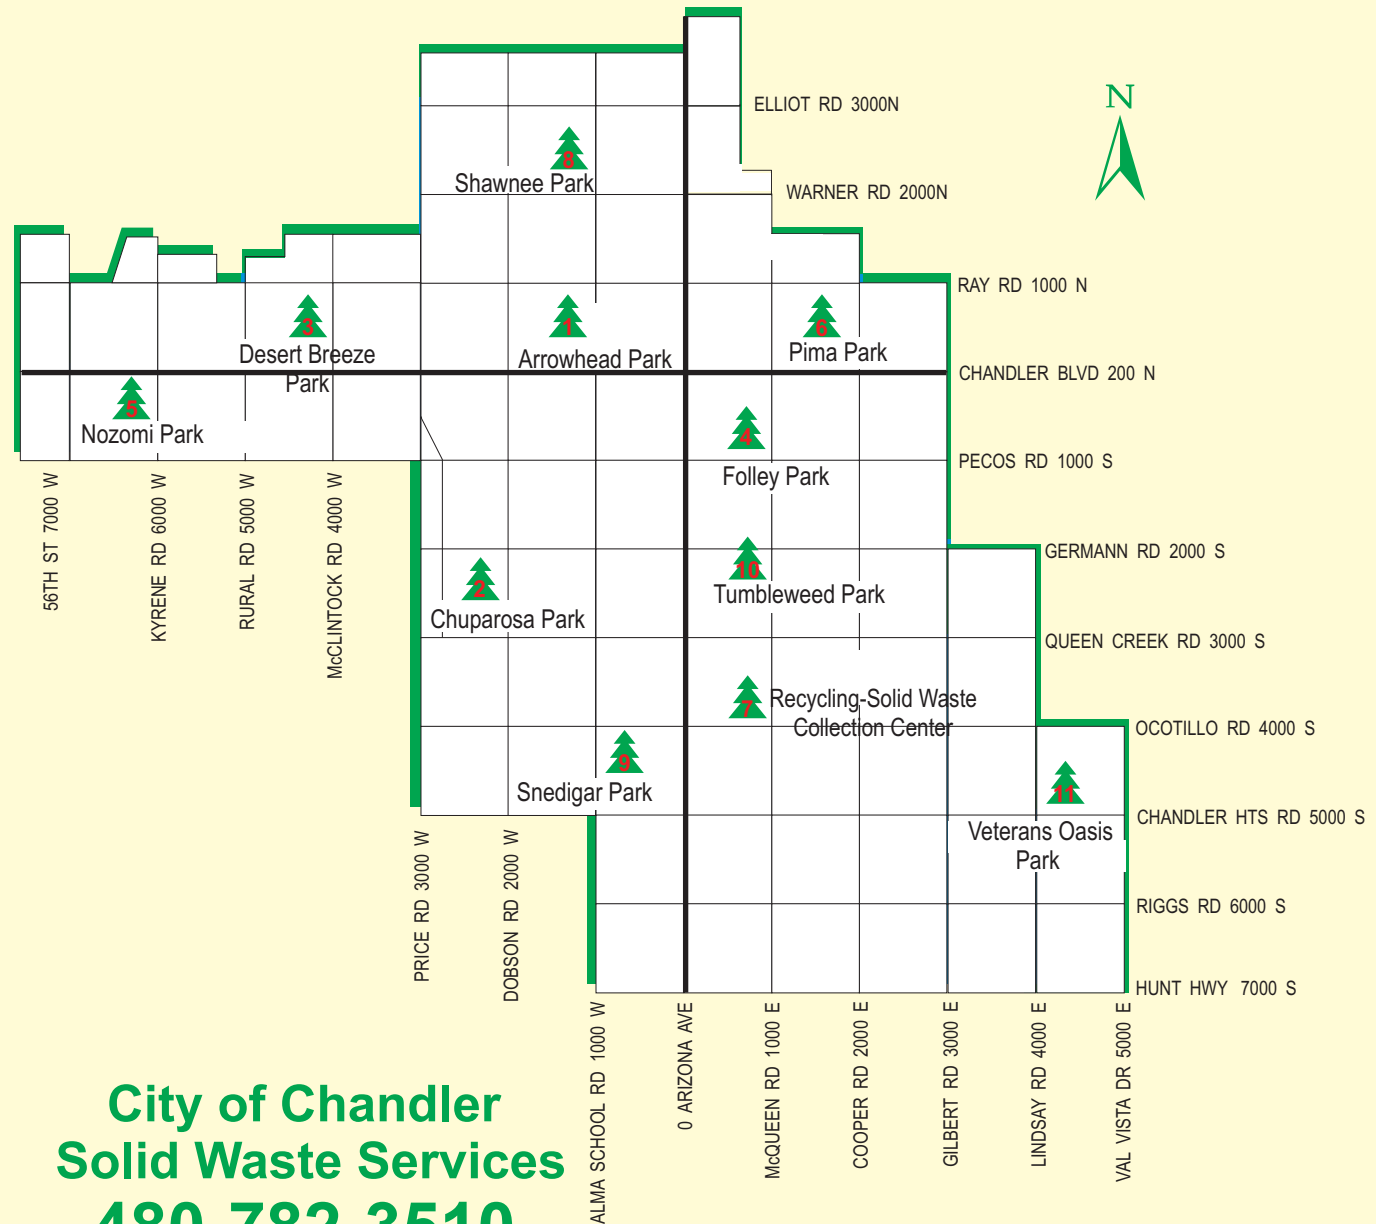

Christmas Tree Drop-Off Sites

December 26, 2016 through January 13, 2017

Designated Christmas Tree Drop-Off Sites

1. Arrowhead Park - 1475 W. Erie St. (West of Alma School Rd.)
2. Chuparosa Park - 2400 S. Dobson Rd. (North of Queen Creek Rd.)
3. Desert Breeze Park
660 N. Desert Breeze Blvd. East (West of McClintock Rd.)
4. Folley Park - 601 E. Frye Road (East of Hamilton Rd.)
5. Nozomi Park - 250 S. Kyrene Rd (North of 202 Freeway)
6. Pima Park - 625 N. McQueen Road (East of Galveston/Thatcher Blvd.)
7. Recycling-Solid Waste Collection Center
955 E. Queen Creek Rd. (West of McQueen Rd.)
8. Shawnee Park - 1400 W. Mesquite Street (West of Alma School Rd.)
9. Snedigar Sportsplex - West side of park (East of Alma School Rd. off of Lake Dr.)
10. Tumbleweed Park - East side of park (South of Celebration Dr. off of S. Pioneer Pw.)
11. Veterans Oasis Park - 4050 E. Chandler Heights Rd. (West of 146th St.)