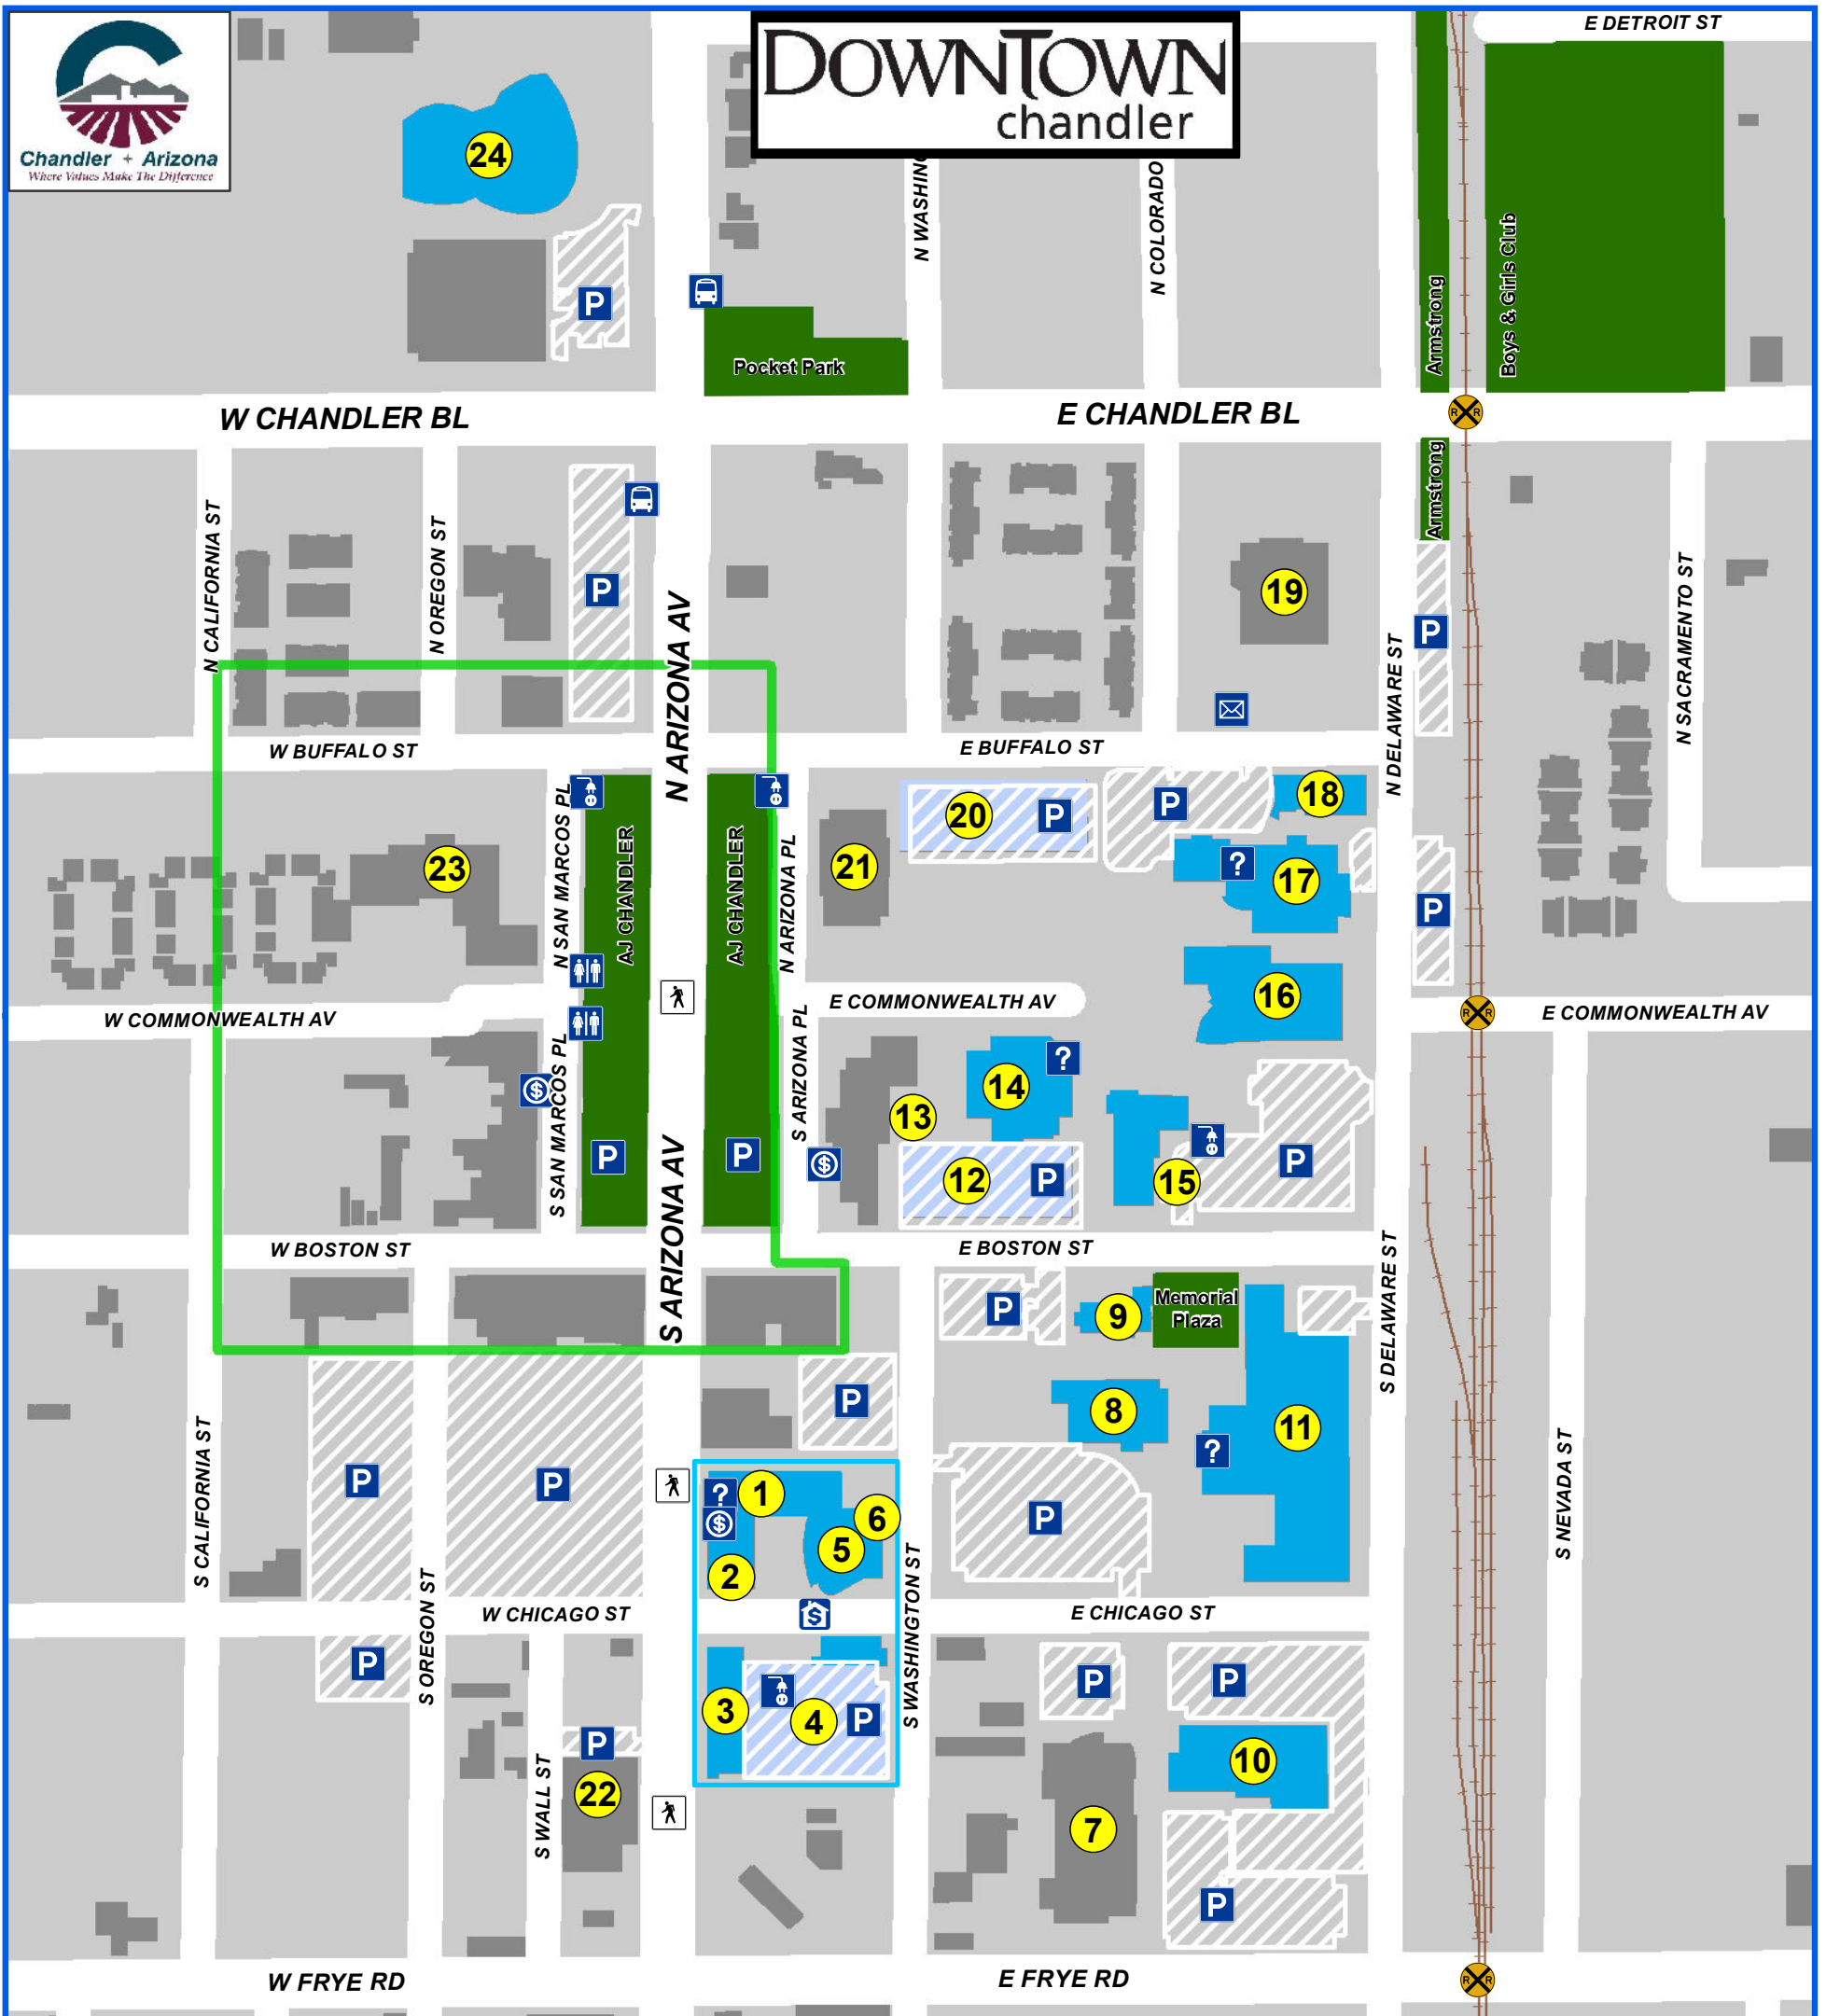

DOWNTOWN chandler

Information	Restrooms	City & APS Dropbox	Mid Block Crossing
ATM	Electric Vehicle	Mailbox	Historic Square
Parking Lot	Bus Stop	Mid Block Crossing	0 75 150 300FT

- | | | | |
|--|---|---|--|
| <p>1 City Hall Tower
175 S. Arizona Av.
- City Clerk / Passports
- Economic Development
- Human Resources
- Mayor & Council
- Purchasing
- Tax & Licensing
- Utility Billing / APS
- Visitor Center</p> <p>2 Vision Gallery</p> <p>3 Neighborhood Resources, Housing and Code Enforcement</p> <p>4 Parking Garage</p> <p>5 Council Chambers</p> <p>6 Chandler Channel 11</p> | <p>7 COURTS
201 E Chicago St.
San Tan Justice Courts
San Marcos Justice Court
Kyrene Justice Court
University Lakes Justice Court
- Marriage Licenses</p> <p>8 Chandler Courts & Prosecutor
200 E. Chicago St.</p> <p>9 Chandler Fire Headquarters
250 E. Boston St.</p> <p>10 ASU Innovation Center
249 E. Chicago St.</p> <p>11 Chandler Police Headquarters
250 E. Chicago St.</p> <p>*12 Parking Garage
100 E. Boston St.</p> | <p>13 First Credit Union Building
25 S. Arizona Pl.
- Chamber of Commerce
- First Credit Union</p> <p>14 Community Center and U of A Chandler
125 E. Commonwealth Av.
- Recreation & Reservations
- Parks Information / Rentals</p> <p>15 Senior Center
202 E. Boston St.</p> <p>16 Chandler Public Library
22 S. Delaware St.</p> <p>17 Transportation & Development
215 E. Buffalo St.
- Permitting
- Plan Review
- Planning
- Real Estate
- Engineering</p> | <p>18 Information Technology
275 E. Buffalo St.</p> <p>19 U. S. Post Office
101 N. Colorado St.</p> <p>*20 Parking Garage
105 E. Buffalo St.</p> <p>21 Ports America Building
55 N. Arizona Pl.</p> <p>22 Downtown Chandler Community Partnership (DCCP)
250 S. Arizona Av.</p> <p>23 San Marcos Golf Resort
1 N. San Marcos Pl.</p> <p>24 Center for the Arts
250 N. Arizona Av.</p> |
|--|---|---|--|

***Public parking on weekends, evenings and limited basis during business hours.**