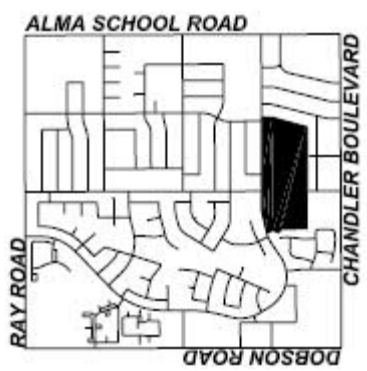

Tumbleweed Park Identification Sheet

1	Multipurpose Field West	21	Gila Monster Pavilion
2	Multipurpose Field Northwest	22	Coyote Pavilion
3	Multipurpose Field Northeast	23	Roadrunner Pavilion
4	Festival Area	24	Blue Barn Pavilion
5	Main Park	25	Red Barn Pavilion
6	Red Shed Theater	26	Green Barn Pavilion
7	Special Event Parking Lot A	27	Honey Locust Pavilion
8	Special Event Parking Lot B	28	Sugar Beet Pavilion
9	Special Event Parking Lot C	29	Cork Oak Pavilion
10	Parking Lot 1	30	Critter Land Pavilion
11	Parking Lot 2	31	City Land Pavilion
12	Parking Lot 3	32	Alfalfa Pavilion
13	Parking Lot 4	33	Cottonwood Pavilion
14	Parking Lot 5	34	Pecan Pavilion
15	Parking Lot 6	35	Sunflower Pavilion
16	Parking Lot 7	36	Tumbleweed Recreation Center
17	Parking Lot 8	37	Tumbleweed Tennis Center
18	McDowell Pavilion	38	McCroskey House
19	South Mountain Pavilion	39	Edwards House
20	San Tan Pavilion		

ARROWHEAD MEADOWS COMMUNITY PARK

1475 WEST ERIE STREET

- 1. Northwest Ramada
- 2. Northwest Parking Lot
- 3. Park Ramada
- 4. Amphitheater
- 5. Park Ramada
- 6. Southeast Ramada
- 7. Park Ramada
- 8. Southwest Parking Lot
- 9. Tennis Courts
- 10. Arrowhead Meadows Pool
- 11. North Parking Lot
- 12. Lions Club Ramada
- 13. Playground
- 14. South Parking Lot
- 15. Northwest Ballfield
- 16. Northeast Ballfield
- 17. Southwest Ballfield
- 18. Southeast Ballfield
- 19. Parks Maintenance Yard
- 20. Park Restroom

CHUPAROSA COMMUNITY PARK

2400 SOUTH DOBSON ROAD

1. Basketball Courts
2. Basketball Courts Ramada
3. Park Restroom
4. Nectar Ramada
5. Water Spray Playground
6. Playground and Swings
7. Honeysuckle Ramada
8. Sand Volleyball Courts
9. Volleyball Courts Ramada
10. Parking Lot
11. Future Phase