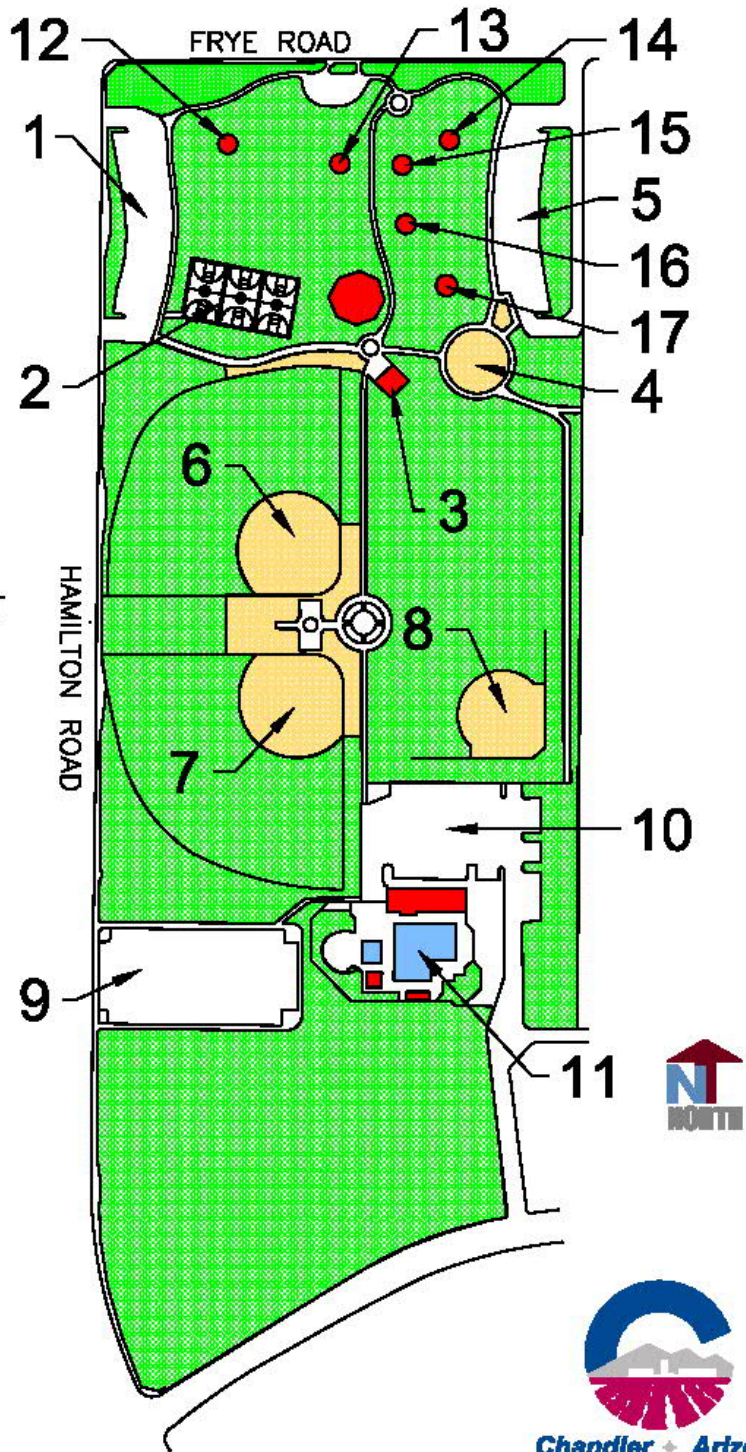

FOLLEY COMMUNITY PARK

601 EAST FRYE ROAD

1. NORTHWEST PARKING LOT
2. BASKETBALL COURTS
3. RESTROOM
4. PLAYGROUND
5. NORTHEAST PARKING LOT
6. NORTH BALLFIELD
7. SOUTH BALLFIELD
8. EAST BALLFIELD
9. SOUTHWEST PARKING LOT
10. FOLLEY POOL PARKING LOT
11. FOLLY PARK POOL
12. MARISOL RAMADA
13. BAHIA RAMADA
14. LUPINE RAMADA
15. CHIA RAMADA
16. THISTLE RAMADA
17. POPPY RAMADA