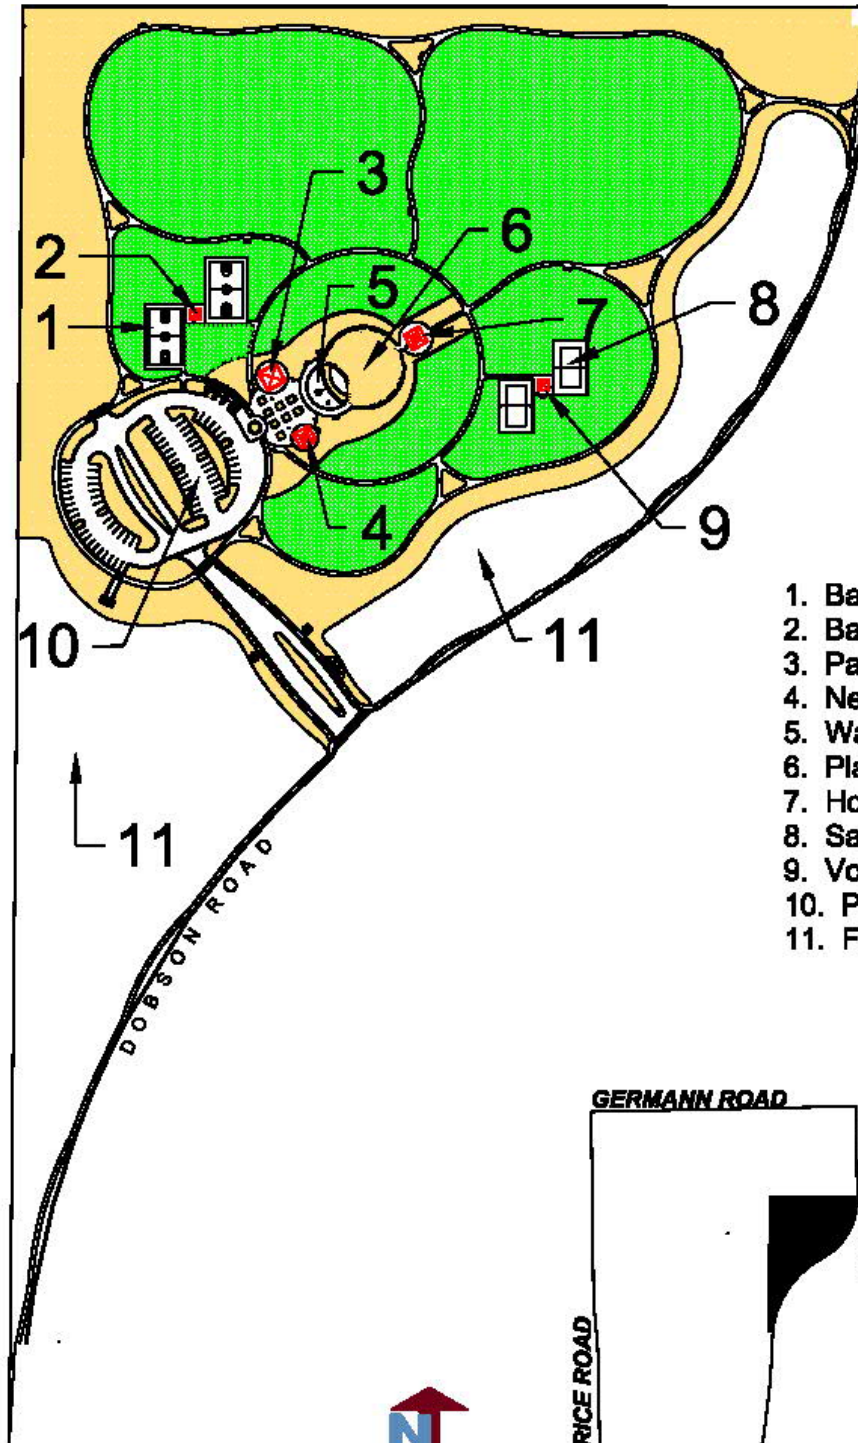

Tumbleweed Park Identification Sheet

1	Multipurpose Field West	21	Gila Monster Pavilion
2	Multipurpose Field Northwest	22	Coyote Pavilion
3	Multipurpose Field Northeast	23	Roadrunner Pavilion
4	Festival Area	24	Blue Barn Pavilion
5	Main Park	25	Red Barn Pavilion
6	Red Shed Theater	26	Green Barn Pavilion
7	Special Event Parking Lot A	27	Honey Locust Pavilion
8	Special Event Parking Lot B	28	Sugar Beet Pavilion
9	Special Event Parking Lot C	29	Cork Oak Pavilion
10	Parking Lot 1	30	Critter Land Pavilion
11	Parking Lot 2	31	City Land Pavilion
12	Parking Lot 3	32	Alfalfa Pavilion
13	Parking Lot 4	33	Cottonwood Pavilion
14	Parking Lot 5	34	Pecan Pavilion
15	Parking Lot 6	35	Sunflower Pavilion
16	Parking Lot 7	36	Tumbleweed Recreation Center
17	Parking Lot 8	37	Tumbleweed Tennis Center
18	McDowell Pavilion	38	McCroskey House
19	South Mountain Pavilion	39	Edwards House
20	San Tan Pavilion		

ARROWHEAD MEADOWS COMMUNITY PARK

1475 WEST ERIE STREET

- 1. Northwest Ramada
- 2. Northwest Parking Lot
- 3. Park Ramada
- 4. Amphitheater
- 5. Park Ramada
- 6. Southeast Ramada
- 7. Park Ramada
- 8. Southwest Parking Lot
- 9. Tennis Courts
- 10. Arrowhead Meadows Pool
- 11. North Parking Lot
- 12. Lions Club Ramada
- 13. Playground
- 14. South Parking Lot
- 15. Northwest Ballfield
- 16. Northeast Ballfield
- 17. Southwest Ballfield
- 18. Southeast Ballfield
- 19. Parks Maintenance Yard
- 20. Park Restroom

CHUPAROSA COMMUNITY PARK

2400 SOUTH DOBSON ROAD

1. Basketball Courts
2. Basketball Courts Ramada
3. Park Restroom
4. Nectar Ramada
5. Water Spray Playground
6. Playground and Swings
7. Honeysuckle Ramada
8. Sand Volleyball Courts
9. Volleyball Courts Ramada
10. Parking Lot
11. Future Phase