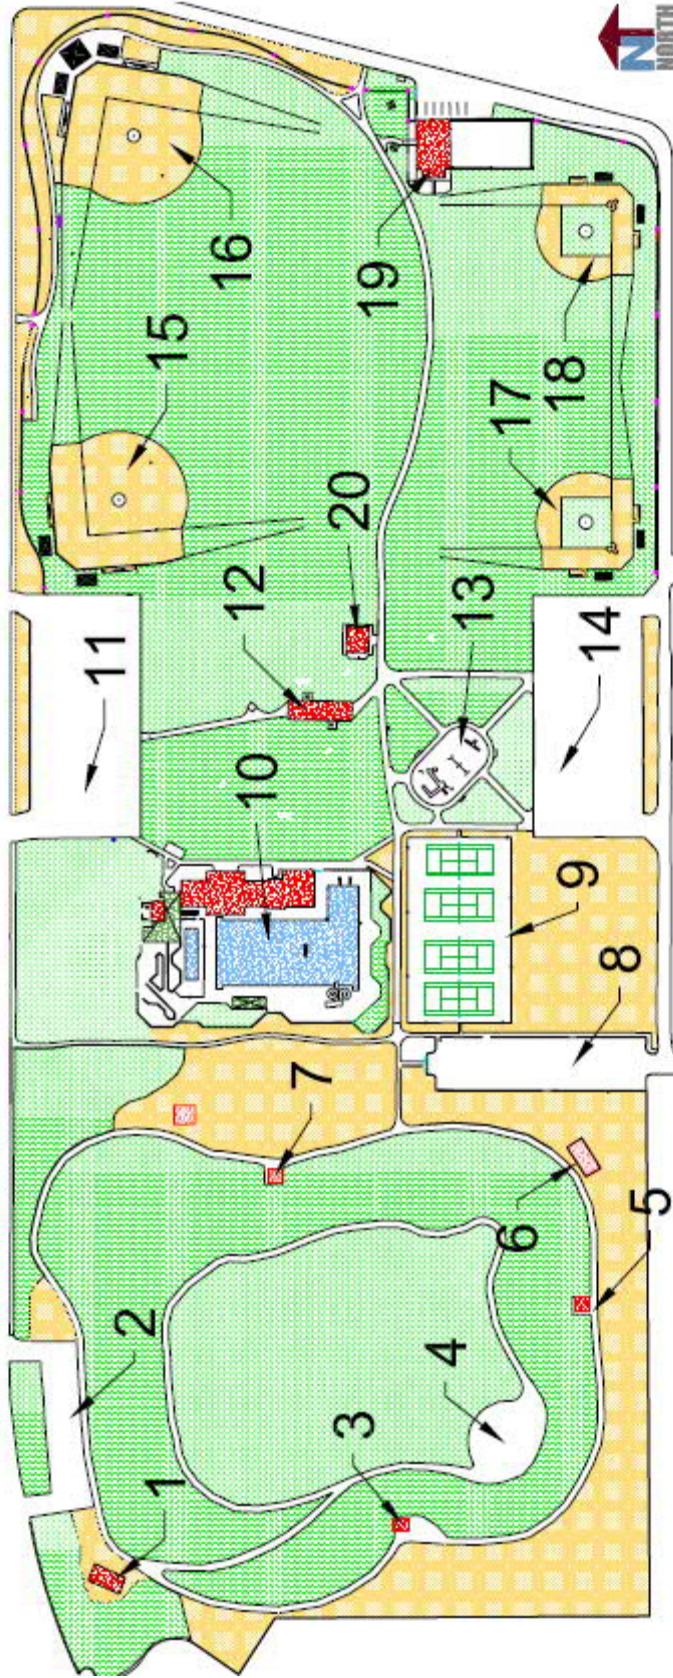

Tumbleweed Park Identification Sheet

1	Multipurpose Field West	21	Gila Monster Pavilion
2	Multipurpose Field Northwest	22	Coyote Pavilion
3	Multipurpose Field Northeast	23	Roadrunner Pavilion
4	Festival Area	24	Blue Barn Pavilion
5	Main Park	25	Red Barn Pavilion
6	Red Shed Theater	26	Green Barn Pavilion
7	Special Event Parking Lot A	27	Honey Locust Pavilion
8	Special Event Parking Lot B	28	Sugar Beet Pavilion
9	Special Event Parking Lot C	29	Cork Oak Pavilion
10	Parking Lot 1	30	Critter Land Pavilion
11	Parking Lot 2	31	City Land Pavilion
12	Parking Lot 3	32	Alfalfa Pavilion
13	Parking Lot 4	33	Cottonwood Pavilion
14	Parking Lot 5	34	Pecan Pavilion
15	Parking Lot 6	35	Sunflower Pavilion
16	Parking Lot 7	36	Tumbleweed Recreation Center
17	Parking Lot 8	37	Tumbleweed Tennis Center
18	McDowell Pavilion	38	McCroskey House
19	South Mountain Pavilion	39	Edwards House
20	San Tan Pavilion		

ARROWHEAD MEADOWS COMMUNITY PARK

1475 WEST ERIE STREET

- 1. Northwest Ramada
- 2. Northwest Parking Lot
- 3. Park Ramada
- 4. Amphitheater
- 5. Park Ramada
- 6. Southeast Ramada
- 7. Park Ramada
- 8. Southwest Parking Lot
- 9. Tennis Courts
- 10. Arrowhead Meadows Pool
- 11. North Parking Lot
- 12. Lions Club Ramada
- 13. Playground
- 14. South Parking Lot
- 15. Northwest Ballfield
- 16. Northeast Ballfield
- 17. Southwest Ballfield
- 18. Southeast Ballfield
- 19. Parks Maintenance Yard
- 20. Park Restroom

CHUPAROSA COMMUNITY PARK

2400 SOUTH DOBSON ROAD

1. Basketball Courts
2. Basketball Courts Ramada
3. Park Restroom
4. Nectar Ramada
5. Water Spray Playground
6. Playground and Swings
7. Honeysuckle Ramada
8. Sand Volleyball Courts
9. Volleyball Courts Ramada
10. Parking Lot
11. Future Phase