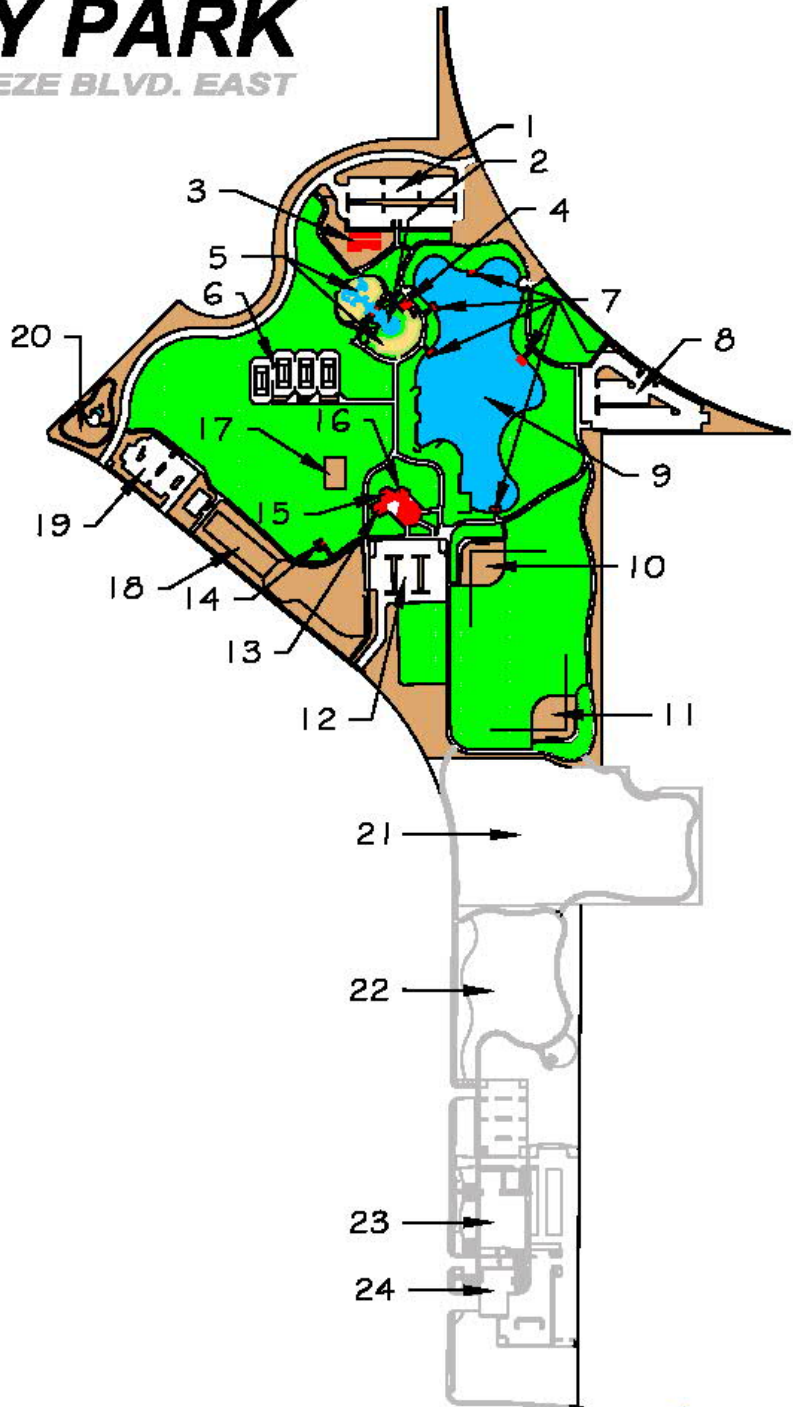

Tumbleweed Park Identification Sheet

1	Multipurpose Field West	21	Gila Monster Pavilion
2	Multipurpose Field Northwest	22	Coyote Pavilion
3	Multipurpose Field Northeast	23	Roadrunner Pavilion
4	Festival Area	24	Blue Barn Pavilion
5	Main Park	25	Red Barn Pavilion
6	Red Shed Theater	26	Green Barn Pavilion
7	Special Event Parking Lot A	27	Honey Locust Pavilion
8	Special Event Parking Lot B	28	Sugar Beet Pavilion
9	Special Event Parking Lot C	29	Cork Oak Pavilion
10	Parking Lot 1	30	Critter Land Pavilion
11	Parking Lot 2	31	City Land Pavilion
12	Parking Lot 3	32	Alfalfa Pavilion
13	Parking Lot 4	33	Cottonwood Pavilion
14	Parking Lot 5	34	Pecan Pavilion
15	Parking Lot 6	35	Sunflower Pavilion
16	Parking Lot 7	36	Tumbleweed Recreation Center
17	Parking Lot 8	37	Tumbleweed Tennis Center
18	McDowell Pavilion	38	McCroskey House
19	South Mountain Pavilion	39	Edwards House
20	San Tan Pavilion		

CHUPAROSA COMMUNITY PARK

2400 SOUTH DOBSON ROAD

1. Basketball Courts
2. Basketball Courts Ramada
3. Park Restroom
4. Nectar Ramada
5. Water Spray Playground
6. Playground and Swings
7. Honeysuckle Ramada
8. Sand Volleyball Courts
9. Volleyball Courts Ramada
10. Parking Lot
11. Future Phase

DESERT BREEZE COMMUNITY PARK

660 NORTH DESERT BREEZE BLVD. EAST

1. Parking Lot #1
2. Spray Pad Playground
3. Railroad Depot
4. Playground Restroom
5. Playground & Swings
6. Tennis Courts
7. Lakeside Ramadas
8. Parking Lot #2
9. Lake Feature
10. North Ballfield
11. South Ballfield
12. Parking Lot #3
13. Acacia Ramada
14. Picnic Pavilion Ramada
15. Palo Verde Ramada
16. Mesquite Ramada
17. Sand Volleyball Court
18. Parks Maintenance Facility
19. Parking Lot #4
20. Hummingbird Habitat
21. Future Park Expansion
22. Future Park Expansion
23. Future Police Substation
24. Future Fire Station #9