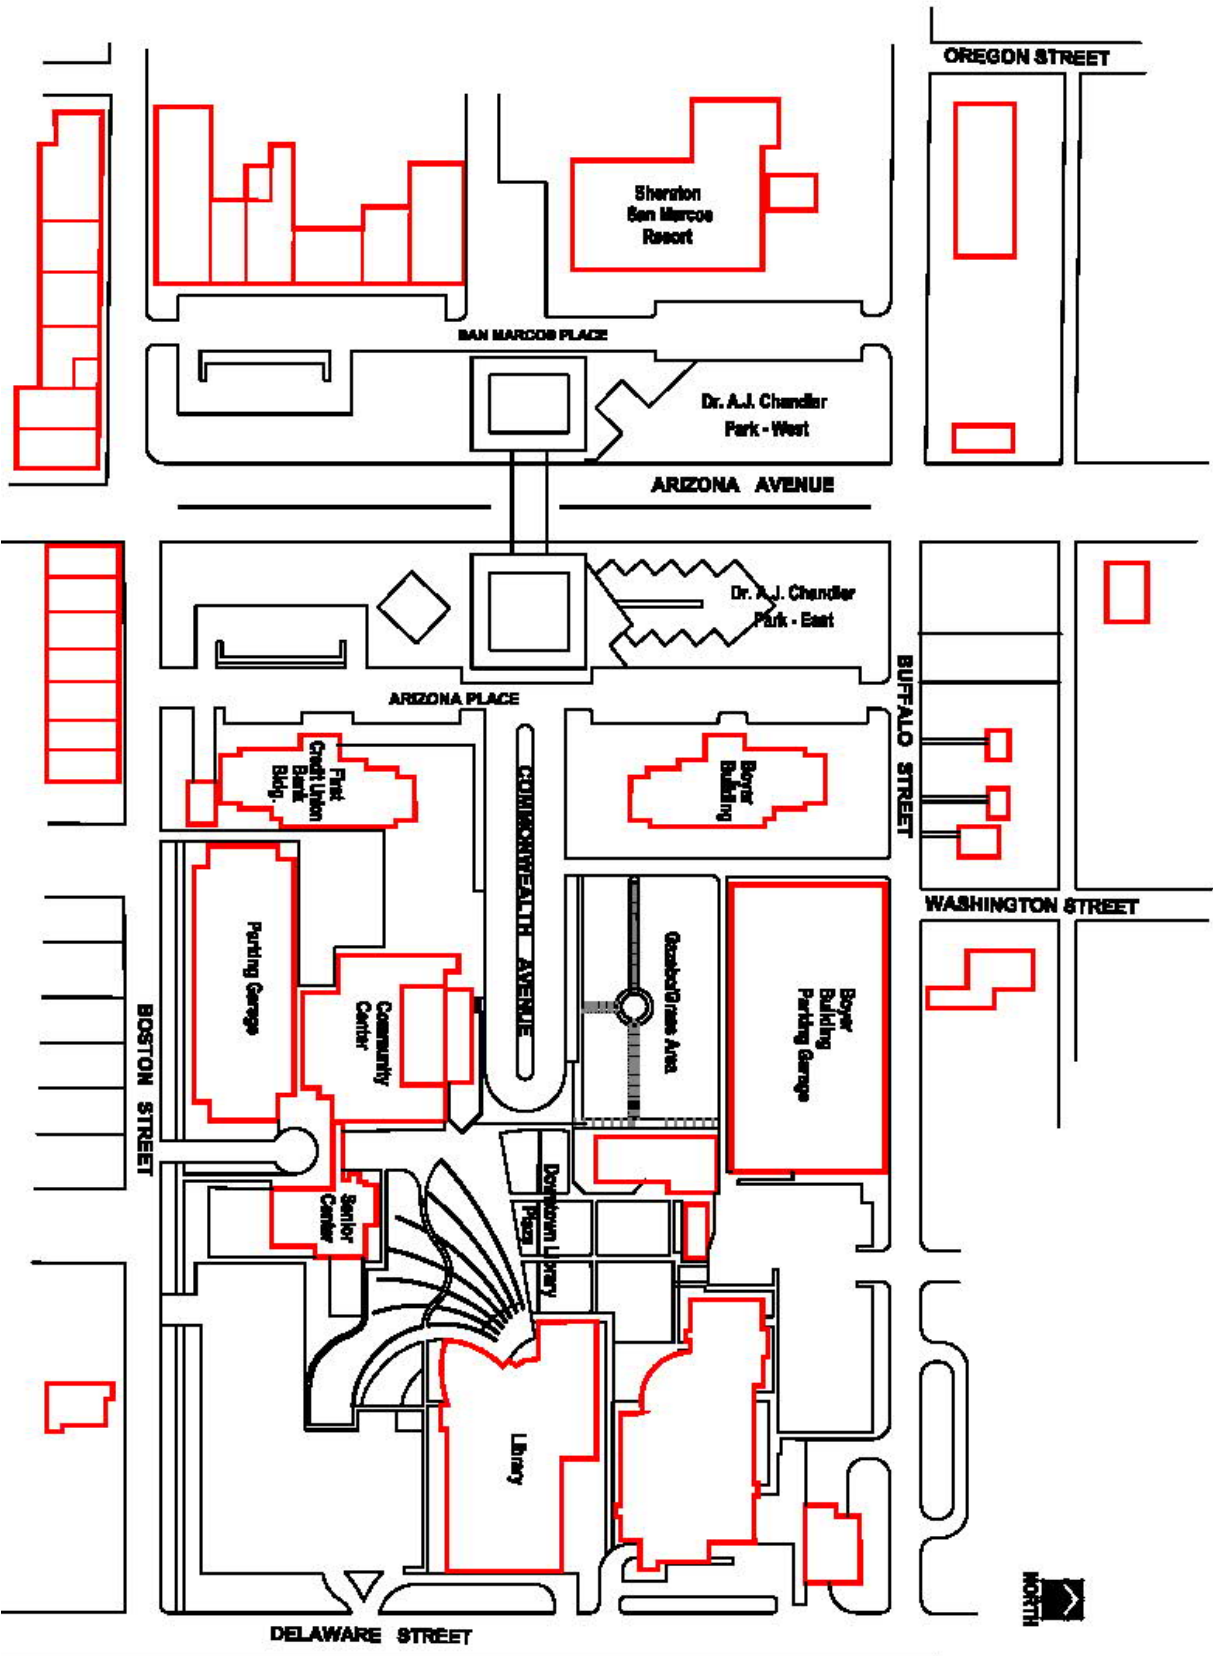

Tumbleweed Park Identification Sheet

1	Multipurpose Field West	21	Gila Monster Pavilion
2	Multipurpose Field Northwest	22	Coyote Pavilion
3	Multipurpose Field Northeast	23	Roadrunner Pavilion
4	Festival Area	24	Blue Barn Pavilion
5	Main Park	25	Red Barn Pavilion
6	Red Shed Theater	26	Green Barn Pavilion
7	Special Event Parking Lot A	27	Honey Locust Pavilion
8	Special Event Parking Lot B	28	Sugar Beet Pavilion
9	Special Event Parking Lot C	29	Cork Oak Pavilion
10	Parking Lot 1	30	Critter Land Pavilion
11	Parking Lot 2	31	City Land Pavilion
12	Parking Lot 3	32	Alfalfa Pavilion
13	Parking Lot 4	33	Cottonwood Pavilion
14	Parking Lot 5	34	Pecan Pavilion
15	Parking Lot 6	35	Sunflower Pavilion
16	Parking Lot 7	36	Tumbleweed Recreation Center
17	Parking Lot 8	37	Tumbleweed Tennis Center
18	McDowell Pavilion	38	McCroskey House
19	South Mountain Pavilion	39	Edwards House
20	San Tan Pavilion		

CHUPAROSA COMMUNITY PARK

2400 SOUTH DOBSON ROAD

1. Basketball Courts
2. Basketball Courts Ramada
3. Park Restroom
4. Nectar Ramada
5. Water Spray Playground
6. Playground and Swings
7. Honeysuckle Ramada
8. Sand Volleyball Courts
9. Volleyball Courts Ramada
10. Parking Lot
11. Future Phase

PIMA COMMUNITY PARK

625 NORTH MCQUEEN ROAD

- 1. West Ballfield
- 2. East Ballfield
- 3. Park Ramada
- 4. Sand Volleyball Court
- 5. Park Ramada
- 6. Park Ramada
- 7. Parking Lot
- 8. Park Restroom
- 9. Playground
- 10. Aloe Vera Ramada
- 11. Aoave Ramada

Downtown Chandler

Downtown Chandler Event Areas

- Area within these lines encompasses – Dr. AJ Chandler Park West
- Area within these lines encompasses – Dr. AJ Chandler Park East
- Area within these lines encompasses – Downtown Library Plaza
- - - Area within these lines encompasses – Downtown East Event Area