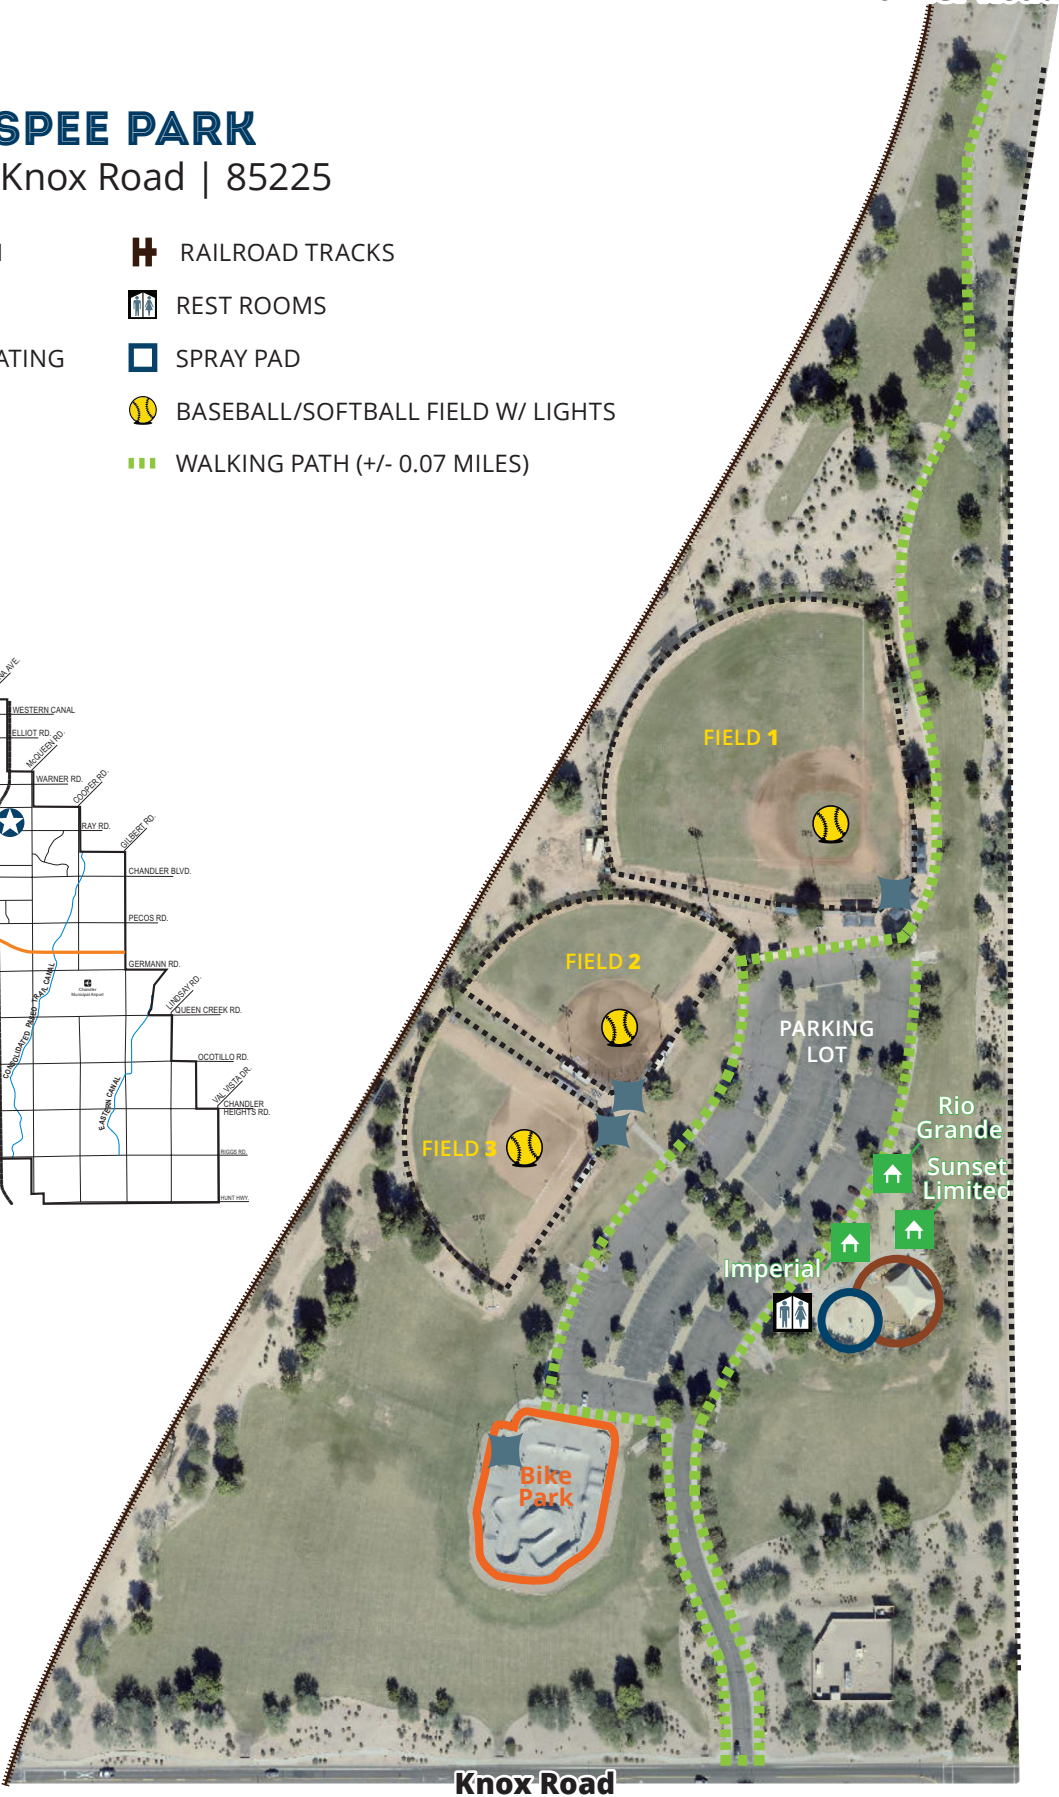

Warner Road

ESPEE PARK

450 E. Knox Road | 85225

-  RESERVABLE PAVILION
-  BIKE PARK
-  COVERED AWNING SEATING
-  FENCING
-  PLAY AREA
-  RAILROAD TRACKS
-  REST ROOMS
-  SPRAY PAD
-  BASEBALL/SOFTBALL FIELD W/ LIGHTS
-  WALKING PATH (+/- 0.07 MILES)

Knox Road